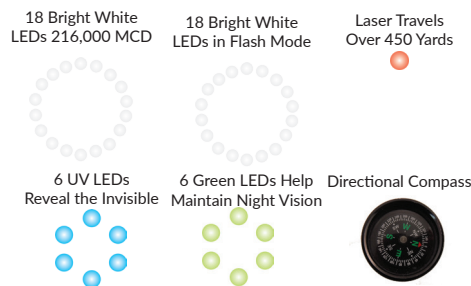

FL6N1 6 IN 1 FLASHLIGHT

- 6 Distinct Functions
- 18 Powerful Ultra Bright White LEDs
- Red Laser Pointer
- 6 Pack Counter Display
- 18 Bright White LEDs Emergency Flasher
- 6 Powerful UV LEDs Reveal the Invisible
- Directional Compass

PL6 STICK LIGHT

- 6 Super Bright LEDs
- Long Life
- Pocket Clip
- 3 AAA Batteries Included
- Water Resistant
- Sold in 12-pack Counter Display

PSL8 SWIVELSTICK 8 LED FLASHLIGHT

Eight brilliant LEDs produce a floodlight effect that is easily moveable with a 180° magnetic swivel clip. The PSL8 features a water resistant case, and is sold in a handy 12 pack counter display.

- 8 brilliant high power LEDs
- Produces floodlight effect
- 3 AAA Batteries Included

FLT3M TELESCOPING LED FLASHLIGHT

- Multi-Function LED Flashlight
- 3 Super Bright LEDs with Handy On/Off Button
- Powerful Magnet on Grip Handle & Light Tip
- Flexible Shaft for Hard to Reach Places
- Extendable to 21" (53cm)
- 1.5" (3.81cm) Round Inspection Mirror Attachment
- Pocket Clip for Secure Storage
- Batteries: 4-LR44 Included & Installed in Light Tip

PWSL900 PORTABLE WORKSHOP LIGHT

- Portable workshop light brings ultra-bright 900 lumens just about anywhere! PWSL900 is 42 inches in length, with a rechargeable lithium-ion battery, and 180° rotating hooks on each handle.
- Ultra bright 900 Lumens
 - 36 SMD, non-replaceable LED's
 - Rechargeable Lithium-ion battery
 - 180° Rotating hooks on each handle
 - Switching modes: Low (18 LEDs), High (36 LEDs), Off
 - Charging status LED
 - 12V car adapter included
 - Wall adapter included
 - Drawstring carry bag included