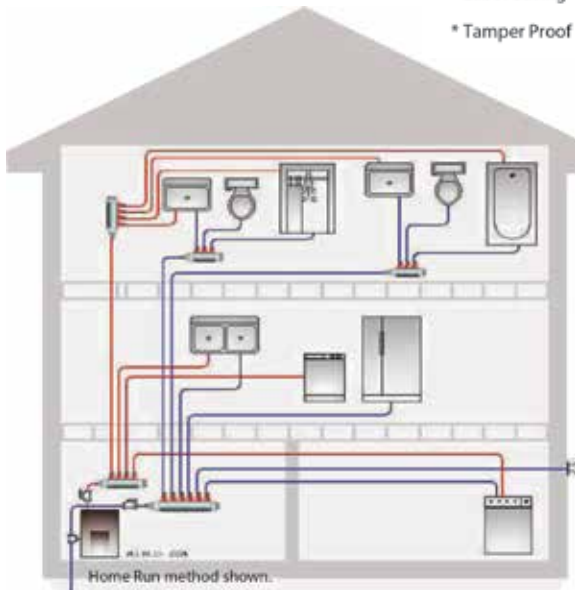

WSD Pex-A Plumbing Pipe SDR-9

WSD PEX-A Piping SDR-9

Description	Part Number	Qty.	List Price
PEX-A 1-1/4" X 20' SDR-9 Pipe	WSDPLB8x20ANAT	1	\$46.33
PEX-A 1-1/4" X 100' SDR-9 Pipe	WSDPLB8x100ANAT	1	\$231.11
PEX-A 1-1/4" X 300' SDR-9 Pipe	WSDPLB8x300ANAT	1	\$693.34
PEX-A 1-1/4" SDR-9 Pipe	WSDPLB8xCTLANAT	Per Ft.	\$2.31 per Ft.
PEX-A 1-1/2" X 20' SDR-9 Pipe	WSDPLB9x20ANAT	1	\$64.24
PEX-A 1-1/2" X 100' SDR-9 Pipe	WSDPLB9x100ANAT	1	\$320.66
PEX-A 1-1/2" X 300' SDR-9 Pipe	WSDPLB9x300ANAT	1	\$961.98
PEX-A 1-1/2" SDR-9 Pipe with	WSDPLB9xCTLANAT	Per Ft.	\$3.21 per Ft.
PEX-A 2" X 20' SDR-9 Pipe	WSDPLB10x20ANAT	1	\$107.78
PEX-A 2" X 100' SDR-9 Pipe	WSDPLB10x100ANAT	1	\$538.37
PEX-A 2" X 300' SDR-9 Pipe	WSDPLB10x300ANAT	1	\$1615.10
PEX-A 2" SDR-9 Pipe	WSDPLB10xCTLANAT	Per Ft.	\$5.38 per Ft.

Pex-A and Pex-B in red, blue, and natural colors in a variety of lengths make plumbing with pex fast and easy.

NEW ASTM F-1960
Cold Expansion System

- * Cost Effective
- * Labor Saving
- * Tamper Proof

- * Plenum Rated - May be run in drop ceilings and chases
- * Totally clean, lead free freeze protection
- * Flexible - bends easily making installations quicker
- * Resists corrosive water and scaling
- * Fewer fittings
- * Quiet - no water hammer noise
- * Equalized pressure drops, minimize hot or cold surges
- * Can easily be repaired if pipe is kinked
- * Durable/long life
- * 25 year limited warranty
- * Labor costs reduced by up to 40%
- * Lightweight
- * Approved for continuous re-circulation of hot water
- * Fire stop caulk compatible

Connection Options

- Cold Expansion Rings
- Stainless Press Sleeves
- Pinchlock Clamps
- Copper crimp rings

Note: Pipe available as cut-to-length. Additional Service Charges apply.

WSD Pex-B Pipe Plumbing