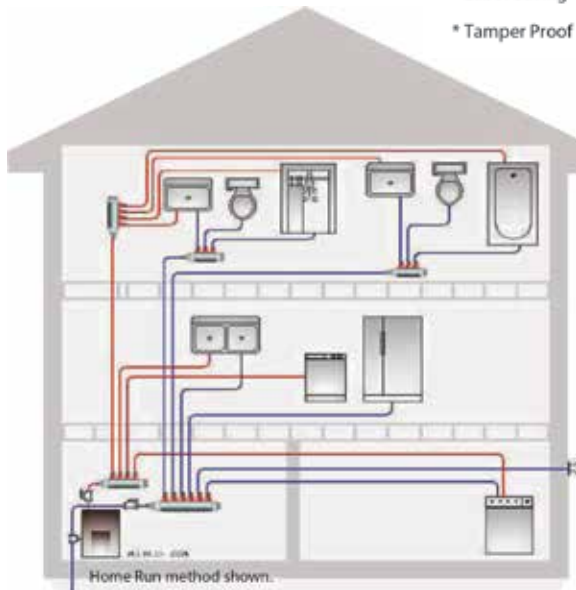

WSD PEX-A Piping SDR-9

Description	Part Number	Qty.	List Price
PEX-A 1-1/4" X 20' SDR-9 Pipe	WSDPLB8x20ANAT	1	$46.33
PEX-A 1-1/4" X 100' SDR-9 Pipe	WSDPLB8x100ANAT	1	$231.11
PEX-A 1-1/4" X 300' SDR-9 Pipe	WSDPLB8x300ANAT	1	$693.34
PEX-A 1-1/4" SDR-9 Pipe	WSDPLB8xCTLANAT	Per Ft.	$2.31 per Ft.
PEX-A 1-1/2" X 20' SDR-9 Pipe	WSDPLB9x20ANAT	1	$64.24
PEX-A 1-1/2" X 100' SDR-9 Pipe	WSDPLB9x100ANAT	1	$320.66
PEX-A 1-1/2" X 300' SDR-9 Pipe	WSDPLB9x300ANAT	1	$961.98
PEX-A 1-1/2" SDR-9 Pipe with	WSDPLB9xCTLANAT	Per Ft.	$3.21 per Ft.
PEX-A 2" X 20' SDR-9 Pipe	WSDPLB10x20ANAT	1	$107.78
PEX-A 2" X 100' SDR-9 Pipe	WSDPLB10x100ANAT	1	$538.37
PEX-A 2" X 300' SDR-9 Pipe	WSDPLB10x300ANAT	1	$1615.10
PEX-A 2" SDR-9 Pipe	WSDPLB10xCTLANAT	Per Ft.	$5.38 per Ft.

Pex-A and Pex-B in red, blue, and natural colors in a variety of lengths make plumbing with pex fast and easy.

NEW ASTM F-1960
Cold Expansion System

- Cost Effective
- Labor Saving
- Tamper Proof