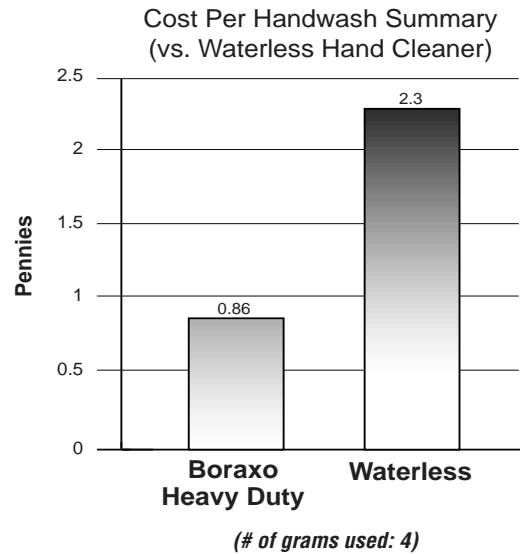

Powdered Hand Soaps Provide the Least Expensive Pair of Clean Hands vs. Waterless Hand Cleaner or Liquid Lotion Soap

Boraxo Powdered Hand Soaps

The original powdered hand soap, and still the industry leader. Dual action Boraxo combines the scrubbing power of Boraxo with the cleaning power of soap to easily dissolve grease and dirt when washing with water. All Boraxo Powdered hand soaps are 100% soluble and safe in septic systems.

- TMT Powdered Hand Soap – 90% fine mesh borax, 10% soap.
- Boraxo Powdered Hand Soap – The original. 75% fine mesh borax, 25% soap for more cleaning power.
- Heavy Duty Boraxo Powdered Hand Soap – Larger crystals provide the best dual-action performance.

Luron Pink Powdered Hand Soap

A combination of fine powdered soap and skin conditioners make this soap extra gentle to the hands. Soft rose scent and pink color. 100% soluble and safe in septic systems.

Boraxo Liquid Lotion Soap

A deep-cleaning lotion soap that washes thoroughly while remaining gentle on the skin. pH balanced formula has a light, pleasant fragrance and produces a thick, rich lather in seconds.

PRODUCT & DISPENSER SPECIFICATIONS

Item	Heavy Duty Hand Soaps	Pack	Wt.	Cube	Pallet Qty.
02561	TMT Powdered Hand Soap 5 lb. Box	10	55.0 lb.	1.30	39
00301	Boraxo Powdered Hand Soap 12 oz. Can	12	10.5 lb.	.30	176
02203	Boraxo Powdered Hand Soap 5 lb. Box	10	56.0 lb.	1.30	39
02303	Boraxo Heavy Duty Powdered Hand Soap 5 lb. Box	10	55.0 lb.	1.30	39
02308	Boraxo Heavy Duty Powdered Hand Soap 300 lb. Drum	1	318.0 lb.	6.53	4
02403	Luron Pink Powdered Hand Soap 5 lb. Box	10	55.0 lb.	1.30	39
92190	Boraxo Liquid Lotion Soap .75 oz. Sample Size	288	23.0 lb.	.69	95
02709	Boraxo Liquid Lotion Soap Flat Top Gallon	4	37.0 lb.	1.12	48
03365	Model 36 Powdered Soap Dispenser - 40 oz.	5	15.5 lb.	1.09	88
03808	Model 90 Powdered Soap Dispenser - 12 lb.	4	5.5 lb.	2.40	16
03075	Model 20 For Flat Top Gallon	3	9.5 lb.	1.28	60

Branded Commercial Markets Group
15501 North Dial Boulevard
Scottsdale, Arizona 85260-1619 USA
©The Dial Corporation 2001

PSHD1.0

Distributed by
www.AmeraProducts.com
Phone: (800) 608-6568
Fax: (409) 840-5545
info@ameraproducts.com