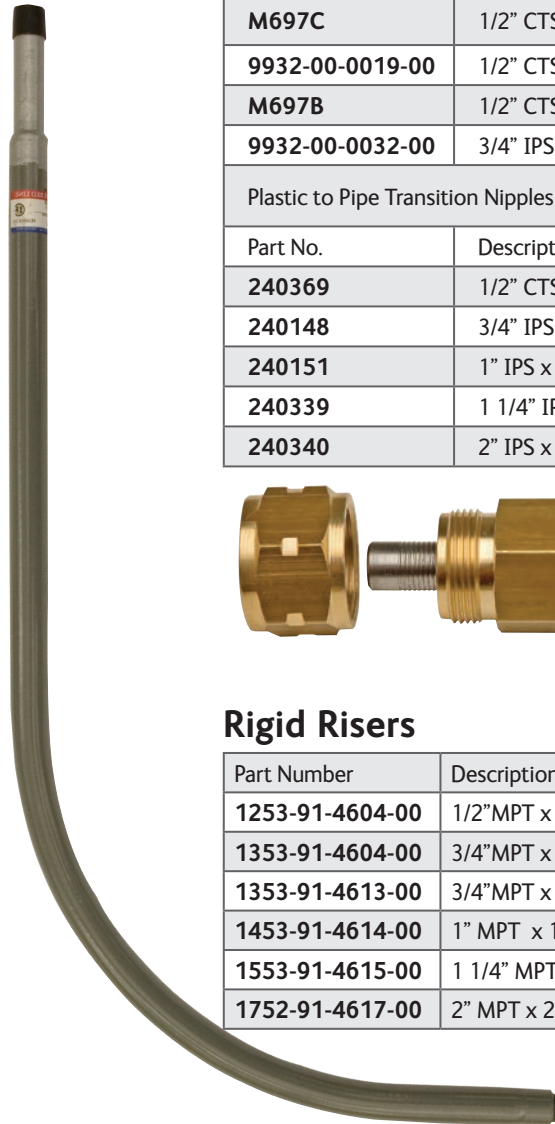

Transition Fittings Rigid Risers

**Plastic to pipe.
19" over-all length**

Transition Fittings

Plastic to Copper, Male Flare Transition Fittings		
Part No.	Description	Manufacturer
M545C1	1/2" CTS X 3/8" M Flare Brass - Compression	Chicago Fittings
M545C2	1/2" CTS x 1/2" M Flare Brass - Compression	Chicago Fittings
9943-99-0063-00	1/2" CTS X 3/8" M Flare Brass - Con Stab	Continental Industries
9943-99-0064-00	1/2" CTS x 1/2" M Flare Brass - Con Stab	Continental Industries
Plastic to Female Pipe Transition Fittings		
Part No.	Description	Manufacturer
M697C	1/2" CTS x 1/2" FNPT Brass - Compression	Chicago Fittings
9932-00-0019-00	1/2" CTS x 1/2" FNPT Brass - Con Stab	Continental Industries
M697B	1/2" CTS x 3/8" FNPT Brass Compression	Chicago Fittings
9932-00-0032-00	3/4" IPS x 3/4" FNPT Brass - Con Stab	Continental Industries
Plastic to Pipe Transition Nipples 19" Over All Length (Requires Plastic Coupling)		
Part No.	Description	Manufacturer
240369	1/2" CTS x 3/4" MPT	RW Lyall
240148	3/4" IPS x 3/4" MPT	RW Lyall
240151	1" IPS x 1" MPT	RW Lyall
240339	1 1/4" IPS x 1 1/4" MPT	RW Lyall
240340	2" IPS x 2" MPT	RW Lyall

Rigid Risers

Part Number	Description
1253-91-4604-00	1/2" MPT x 1/2" CTS Riser w/ 30" Vertical
1353-91-4604-00	3/4" MPT x 1/2" CTS Riser w/ 36" Vertical
1353-91-4613-00	3/4" MPT x 3/4" IPS Riser w/ 30" Vertical
1453-91-4614-00	1" MPT x 1" IPS Riser w/ 30" Vertical
1553-91-4615-00	1 1/4" MPT x 1 1/4" IPS Riser w/ 30" Vertical
1752-91-4617-00	2" MPT x 2" IPS Riser w/ 36" Vertical