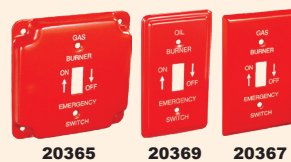

Steel Electrical Box Covers

ITEM NO.	DESCRIPTION	STD QTY	U M
7606	Blank 1/2" K.O. In Center (4" Sq Bx)	50	EA
7607	Flat Blank (4" Square Box)	50	EA
7608	1/2" Depth For Single Flush (4" Sq)	50	EA
7609	One Toggle Switch (4" Square Box)	50	EA
7610	One Duplex Receptacle (4" Sq Bx)	50	EA
7611	Two Toggle Switch (4" Sq Bx)	50	EA
7612	1 Switch & 1 Receptacle (4" Sq)	50	EA
7613	Two Receptacles (4" Sq Bx)	50	EA
7624	1/2" Raised GFCI Receptacle Cover	50	EA
7615	Raised 1/2" (4-11/16" Sq Bx)	25	EA
7616	Blank 1/2" K.O. (4-11/16" Sq Bx)	25	EA
7620	Duplex Receptacle (Handy Box)	100	EA
7621	Toggle Switch (Handy Box)	100	EA
7622	Blank, (Handy Box)	100	EA
7623	Blank 1/2" K.O. (Handy Box)	100	EA
7601	Flat Blank (4" Octagon Box)	100	EA
7603	Toggle Switch (4" Octagon Box)	50	EA
7604	Blank 1/2" K.O. (4" Octagon Box)	50	EA

Plastic Wall Plates

ITEM NO.	DESCRIPTION	STD QTY	U M
8631	Single Toggle, Plastic, Ivory	25	EA
16101	Single Toggle, Plastic, White	25	EA
8633	Duplex Recept., Plastic, Ivory	25	EA
16102	Duplex Recept., Plastic, White	25	EA
16104	Blank, Plastic, White	25	EA

Red Safety Switch Covers

- Red metal covers

ITEM NO.	DESCRIPTION	STD QTY	CTN QTY	U M
20365	Gas For 4" Square Box (4" x 4")	5	50	EA
20366	Gas For Utility/Handy Box (2-1/3" x 4-1/4")	5	100	EA
20367	Gas For Flush Mount (2-3/4" x 4-1/2")	5	25	EA
20368	Oil For 4" Square Box (4" x 4")	5	50	EA
20369	Oil For Utility/Handy Box (2-1/3" x 4-1/4")	5	100	EA
20370	Oil For Flush Mount (2-3/4" x 4-1/2")	5	25	EA