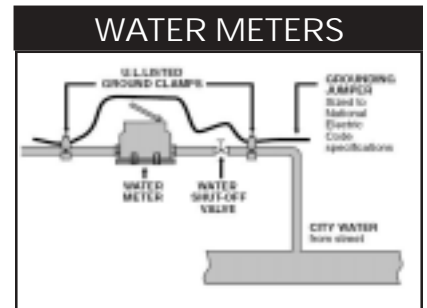

WATER HEATER/METER GROUNDING CLAMPS & KITS

GROUNDING CLAMPS ONLY FOR WATER PIPE

W-R#	Description	Min ...	Box
2201002	1/2"-1" Clamp	1	12

- Bronze alloy

GROUNDING KIT FOR WATER HEATERS & WATER METERS

W-R#	Description	...
2201050	Clamp Kit with 12" Wire	
2201052	Clamp Kit with 24" Wire	

- 2 Bronze alloy clamps
- 12" is for residential water heaters
- 24" is for commercial water heaters & water meters
- Clamshell packed