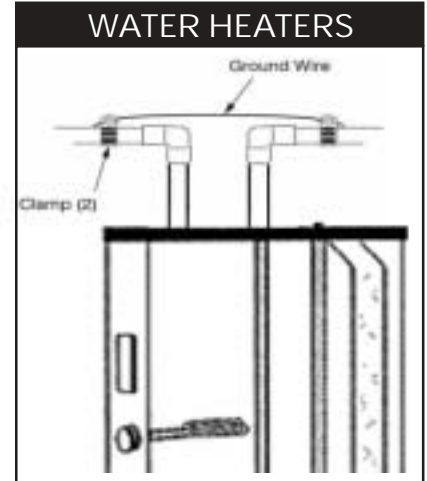

WATER HEATER/METER GROUNDING CLAMPS & KITS

GROUNDING CLAMPS ONLY FOR WATER PIPE

W-R#	Description	Min ...	Box
2201002	1/2"-1" Clamp	1	12

- Bronze alloy

GROUNDING KIT FOR WATER HEATERS & WATER METERS

W-R#	Description	...
2201050	Clamp Kit with 12" Wire	
2201052	Clamp Kit with 24" Wire	

- 2 Bronze alloy clamps
- 12" is for residential water heaters
- 24" is for commercial water heaters & water meters
- Clamshell packed