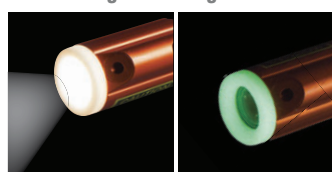

## Alkaline LED Flashlight with Worklight

- Flashlight: 235 lumens for 6 hour runtime; Worklight: 100 lumens for 12 hour runtime
- Bright, focused flashlight and broadcasting work light in one tool
- Strong magnet for secure, hands-free illumination
- Glow ring tip charges while the light is on and allows for easy retrieval in the dark
- Durable; IP67 waterproof and dust proof with 10' (3 m) drop rating
- Aluminum body with cushion-grip handle
- Pocket clip for easy, convenient access
- 3x AAA batteries included

56028

Cat. No.	Dimensions	Batteries	Drop Protection
56028	4.79" L x 1.29" W (12.2 x 3.3 cm)	3x AAA	10' (3 m)

Charges when light is on

Glow when light turned off

Magnetic end for hands-free illumination

FL 1 STANDARD	
70 Lumens	6hr
10ft	IP54

## Alkaline Inspection Penlight with Laser

- 70 lumens for 6 hours runtime
- LED penlight for up-close lighting in dim areas
- Laser pointer aids in pinpointing objects in out-of-reach locations
- Glow ring tip charges while the light is on and allows for easy retrieval in the dark
- 10' (3 m) drop rating
- Pocket clip for easy, convenient access
- Aluminum body with knurled handle
- 2x AAA batteries included

56026

Charges when light is on

Glow when light turned off

Laser pointer helps pinpoint objects

Cat. No.	Dimensions	Batteries	Drop Protection
56026	6" L x .8" W (15.2 x 2 cm)	2x AAA	10' (3 m)

FL 1 STANDARD	
High 275 Lumens	3hr
Med 100 Lumens	5hr
Eco 12 Lumens	12hr
Strobe 15 Lumens	36hr
10ft	IP67