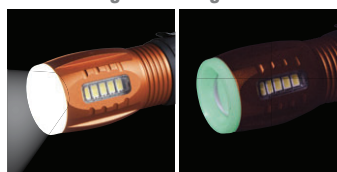

## Alkaline LED Flashlight with Worklight

- Flashlight: 235 lumens for 6 hour runtime; Worklight: 100 lumens for 12 hour runtime
- Bright, focused flashlight and broadcasting work light in one tool
- Strong magnet for secure, hands-free illumination
- Glow ring tip charges while the light is on and allows for easy retrieval in the dark
- Durable; IP67 waterproof and dust proof with 10' (3 m) drop rating
- Aluminum body with cushion-grip handle
- Pocket clip for easy, convenient access
- 3x AAA batteries included

56028

Cat. No.	Dimensions	Batteries	Drop Protection
56028	4.79" L x 1.29" W (12.2 x 3.3 cm)	3x AAA	10' (3 m)

Charges when light is on

Glow when light turned off

Magnetic end for hands-free illumination

FL 1 STANDARD	
70 Lumens	6hr
10ft	IP54

## Alkaline Inspection Penlight with Laser

- 70 lumens for 6 hours runtime
- LED penlight for up-close lighting in dim areas
- Laser pointer aids in pinpointing objects in out-of-reach locations
- Glow ring tip charges while the light is on and allows for easy retrieval in the dark
- 10' (3 m) drop rating
- Pocket clip for easy, convenient access
- Aluminum body with knurled handle
- 2x AAA batteries included

## Rechargeable Waterproof Pocket Flashlight

- Rechargeable pocket flashlight features a durable 10' (3 m) drop rating and is both waterproof and dustproof
- Compact light has four modes: High at 275 lumens, Medium at 100 lumens, and all-day Eco setting and Strobe
- Flashlight comes with a removable lanyard to keep the light close by
- Versatile dual-direction pocket clip secures the light in a pocket or to the bill of a cap for hands-free use
- Equipped with Last Mode Memory so the light turns on in the same mode it was turned off
- Tri-color LED light indicates battery life
- Slide the collar down for recharging via the included USB-C cable