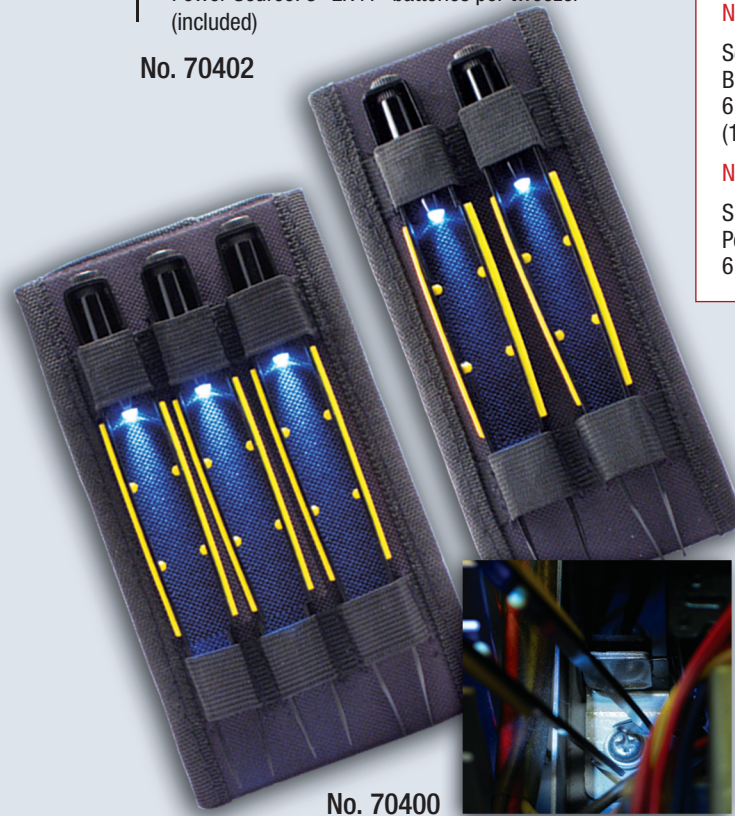

LED VISION™

Lighted Mechanical Pick-Ups and Lighted Magnetic Mechanical Pickups

- Retrieve items from dark or hard-to-reach places
- Push On Powerful LED light
- Continued push opens retrieval claw
- Comfortable ergonomically designed hand controls
- Flexible shaft
- Strong spring steel retrieval claw
- Power Source: 3 "LR41" batteries (included)

No. 70393
12" (305 mm)

No. 70396
24" (610 mm)

No. 70399
36" (914 mm)

Telescoping Lighted Inspection Mirrors

- 2 Extra bright LED lights facilitate the inspection of hard-to-see and hard-to-reach areas
 - Ideal for toolmakers, machinists, inspectors and mechanics
 - 360° Swivel double ball joint
- 80560:**
- 2 x 3 in. fully polished glass mirror is shatter-resistant
 - 12.25 in. extends to 33 in.
 - Power Source: 2 "CF2032" batteries (included)
- 80577:**
- 1.85 in. diameter fully polished glass mirror is shatter-resistant
 - 11.5 in. extends to 34.25 in.
 - Power Source: 2 "CF2032" batteries (included)

No. 80577

No. 80560

Lighted Magnetic Mechanical Pickups

- No. 70390 – 24" (610 mm)
- No. 70391 – 36" (914 mm)

8-IN-1 Lighted Screwdriver

- Push ON / Push OFF powerful LED light
- Convenient bit storage in handle
- 2 Super bright LED lights provide 360° tip illumination
- Unique design features 2 drivers in one handle
- Transparent collar maximizes illumination
- 4 double ended blades store in handle for convenience

No. 70402

No. 70400

No. 70403

No. 70401

- No. 70403**
Serrated Blunt Tip
6.25" (158 mm)
- No. 70408**
Serrated Blunt Tip
6.5" (165 mm)
- No. 70401**
Smooth Pointed Tip
6.25"

No. 70408

Lighted Magnifier

- Push On / Push Off Powerful LED light
- Contoured Handle for Handheld Use
- Integrated Stand for Hands-Free Use
- Shatter-Resistant Lens
- 3-1/2" Lens Diameter (89mm)
- 3X Magnification (6X Inset Lens)
- Power Source: 2 "AA" batteries (included)