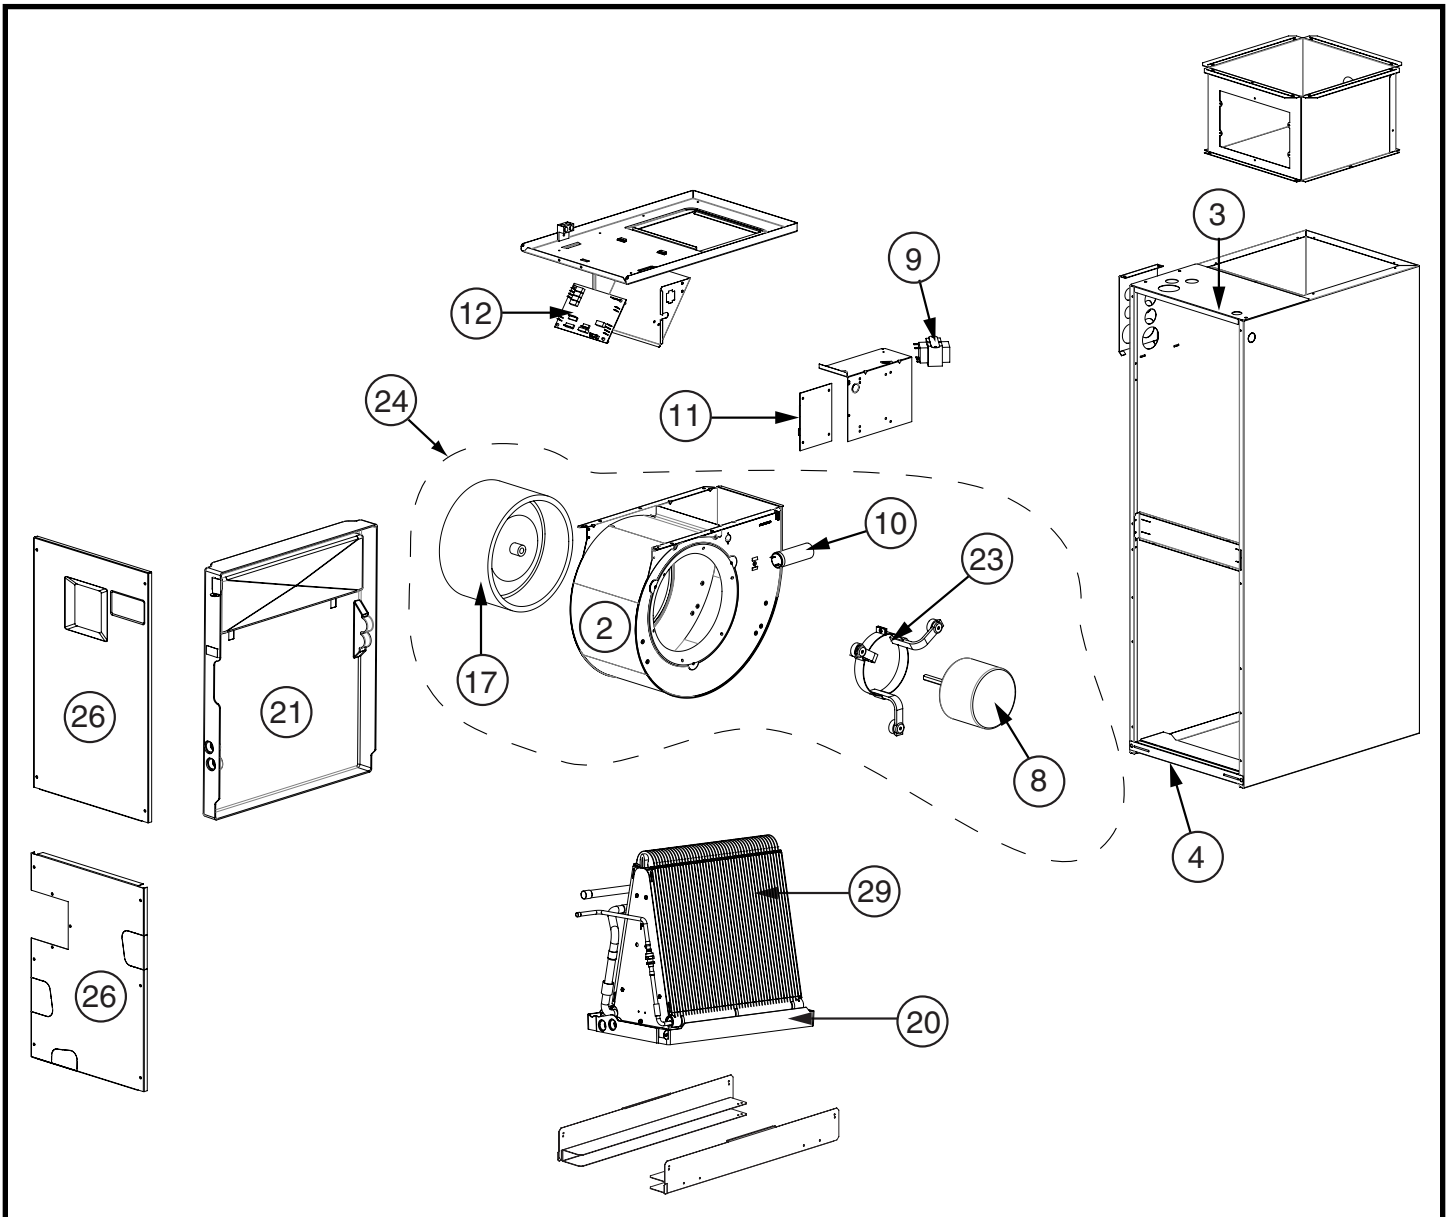

## REPLACEMENT PARTS LIST

**INDOOR AIR HANDLER**  
B6BMM0, B6BMMX, B6BM-X, B6EMMX, B6EMMN, B6VMAX, & B6VMMX  
SERIES

**NOTE:** SOME MODELS USE A COPPER TUBE ALUMINUM FIN COIL. MICROCHANNEL COIL SHOWN IN PICTURE.