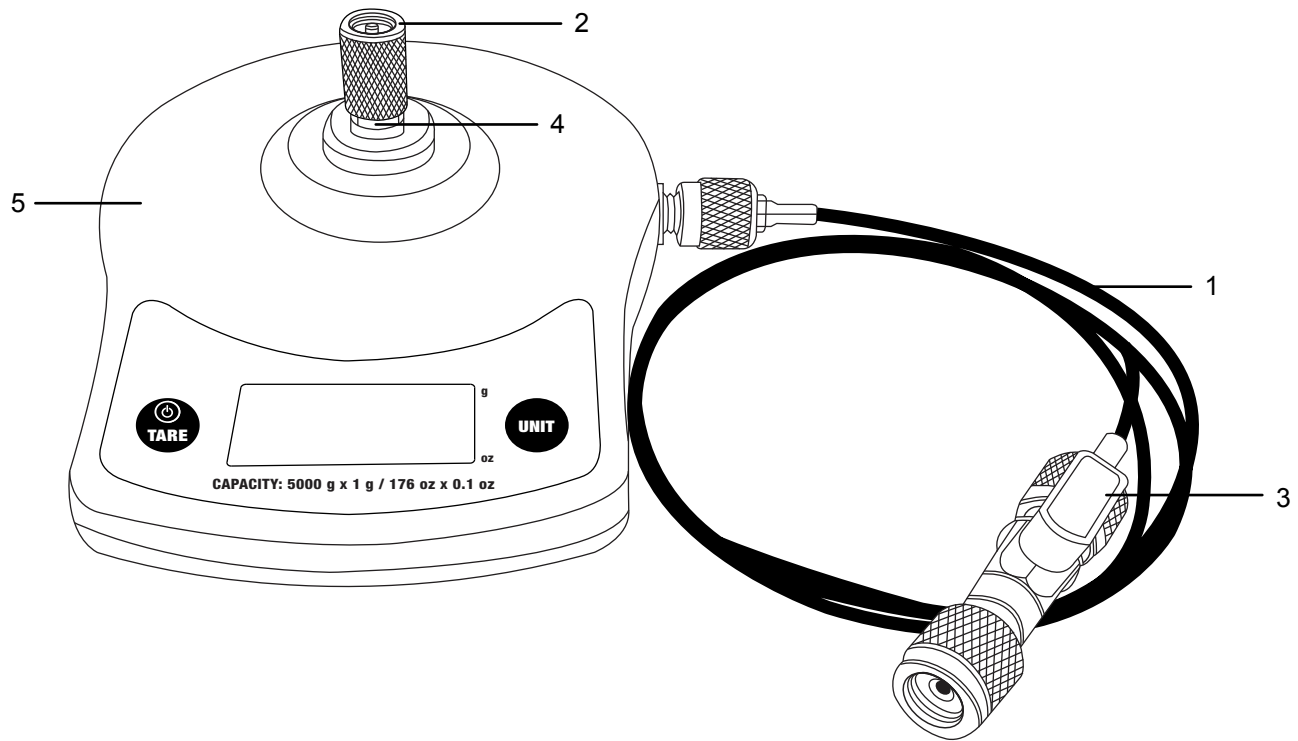

**Mastercool**<sup>®</sup> Inc.  
"World Class Quality"

**98201-A  
HIGH PRECISION  
CHARGING SCALE**

**REPLACE OR REPAIRABLE PARTS BREAKDOWN**

REF. #	DESCRIPTION	PART #
1.	HOSE ASSEMBLY	44364-STR-NYL
2.	KNURLED CYLINDER ADAPTER NUT	98201-002-B2
3.	1/4" FL-M X 1/4" FL-F BALL VALVE 98201-A REVISED	0281-003CR
4.	3 PSI VALVE CORE	0332-001
5.	HIGH PRECISION CHARGING SCALE, 1/4" FLARE OUTLET	98201-001-A