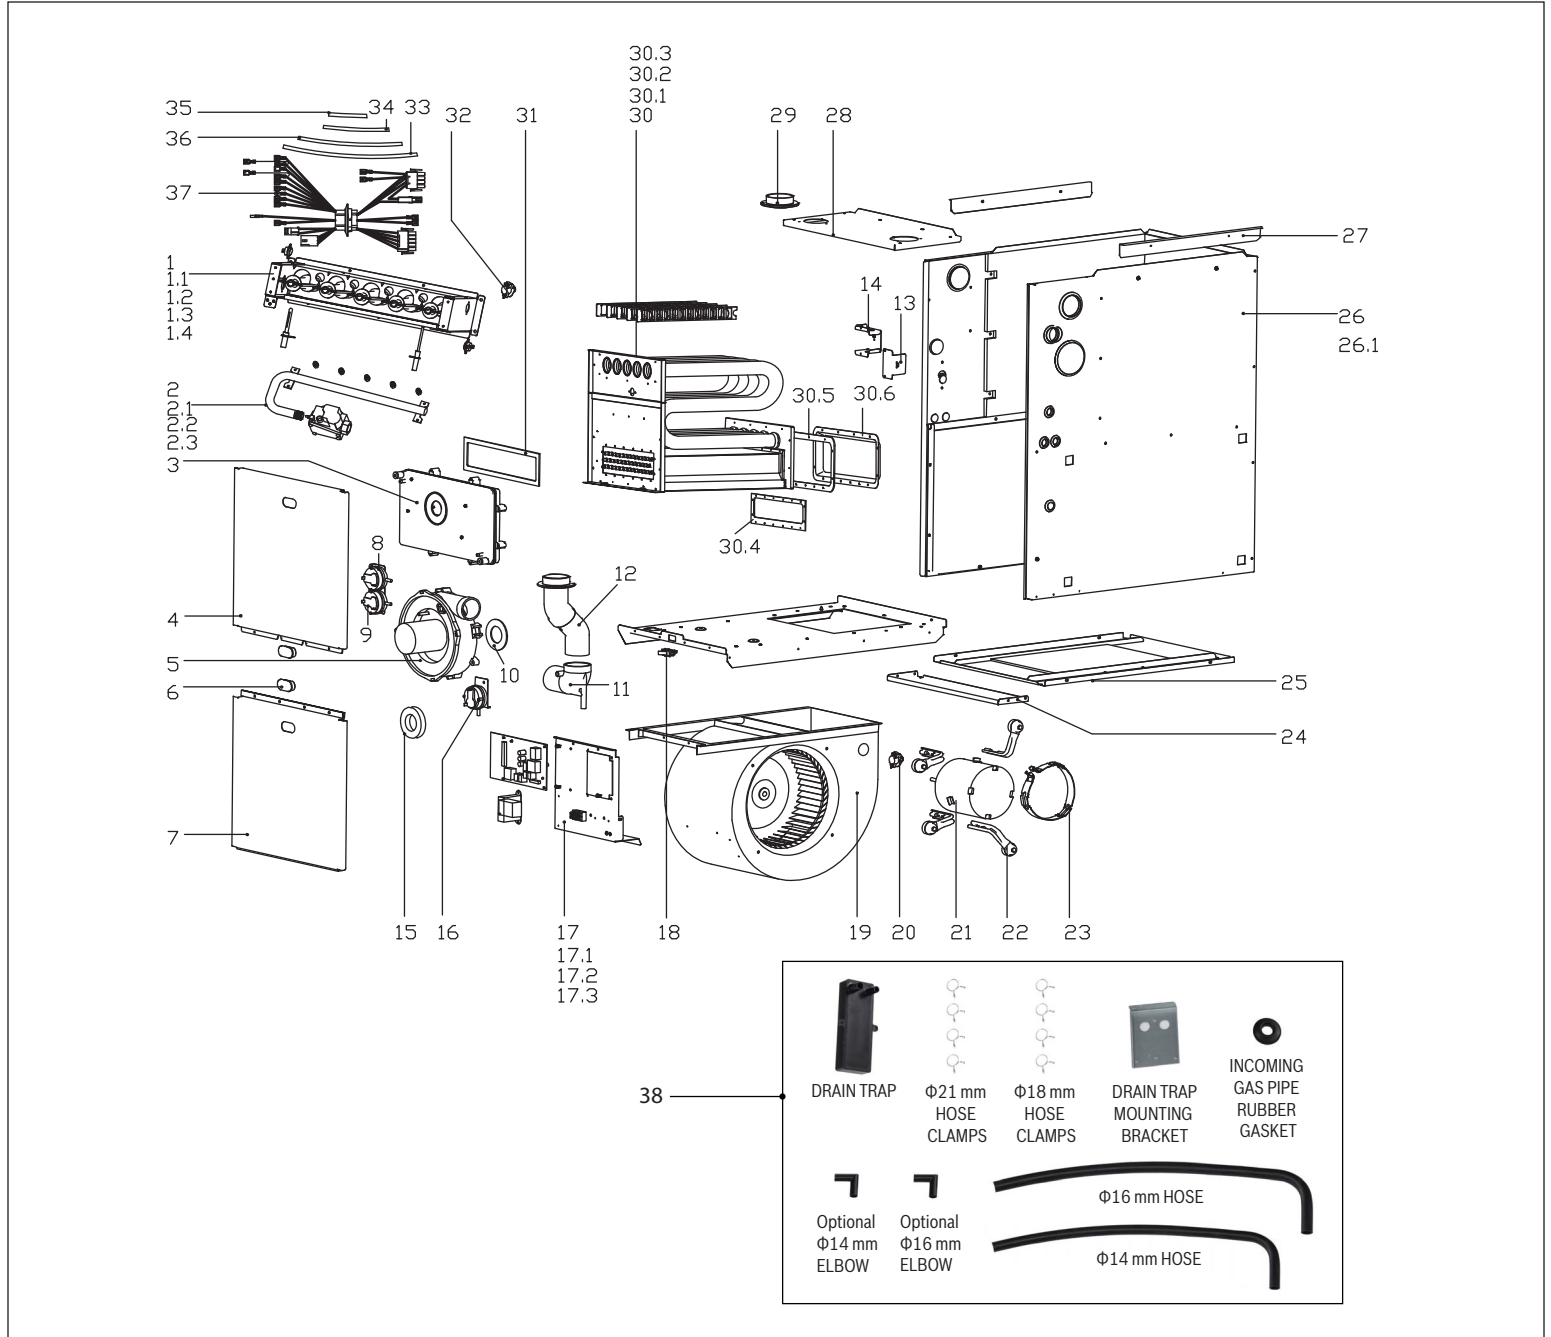

Bosch 96% AFUE Gas Furnace BGH96 Model Condensing Gas Furnace

BGH96M100D5B

i The installation/assembly must be carried out by a professional who is authorized to do the work, and with due regard to the relevant regulations.

Pos.	Description	Ordering no.	BGH96M100D5B	Recommended Stocking	Remarks
1	Burner assembly	8733952497	■	✓	
1.1	Rollout switch - resettable	8733952457	■	✓	
1.2	Ignitor	8733951178	■	✓	
1.3	Flame sensor	8733951177	■	✓	
1.4	Burner	8733952458	■	✓	
2	Gas pipe assembly	8733956289	■		
2.1	Gas valve-two stage	8733956229	■	✓	
2.2	NG Orifice (0-2000,#45)	8733952461	■	✓	
2.3	Gas pipe	8733952499	■		
3	Drain box	8733952463	■		
4	Panel, Upper Front (silver)	8733955588	■		
5	Inducer	8733952465	■	✓	
6	Sight Glass	8733951202	■		
7	Panel, Lower Front (silver)	8733955589	■		
8	Pressure switch (High fire)	8733952475	■	✓	
9	Pressure switch (low fire)	8733952468	■	✓	
10	Inducer gasket	8733952469	■	✓	
11	Flue discharge elbow	8733952470	■		
12	Flue discharge pipe joint assembly	8733952471	■		
13	Junction box cover	8733952472	■		
14	Junction box	8733952476	■		
15	Flue discharge clasp	8733952500	■		
16	Pressure switch (water level)	8733952467	■	✓	
17	Electric control box assembly	8733956292	■		
17.1	Transformer	8733951192	■	✓	
17.2	Main control board assembly	8733956230	■	✓	
17.3	Terminal block	8733952478	■		
18	Door switch	8733951212	■	✓	
19	Blower Housing	8733952479	■	✓	
20	Fan mounted temperature limit switch	8733952480	■	✓	
21	ECM blower motor	8733956293	■	✓	
22	Motor bracket ass'y I	8733952482	■		
23	Motor bracket	8733952483	■		
24	Bottom Support Plate (silver)	8733955590	■		
25	Bottom Return Plate	8733952485	■		
26	Cabinet Assembly (silver)	8733955591	■		
26.1	Blower Partition Panel	8733952487	■		
27	Supporting bar assembly	8733952488	■		
28	Panel, Top (silver)	8733955592	■		
29	Air inlet pipe joint	8733952490	■		
BGH96M100D5B					

The installation/assembly must be carried out by a professional who is authorized to do the work, and with due regard to the relevant regulations.