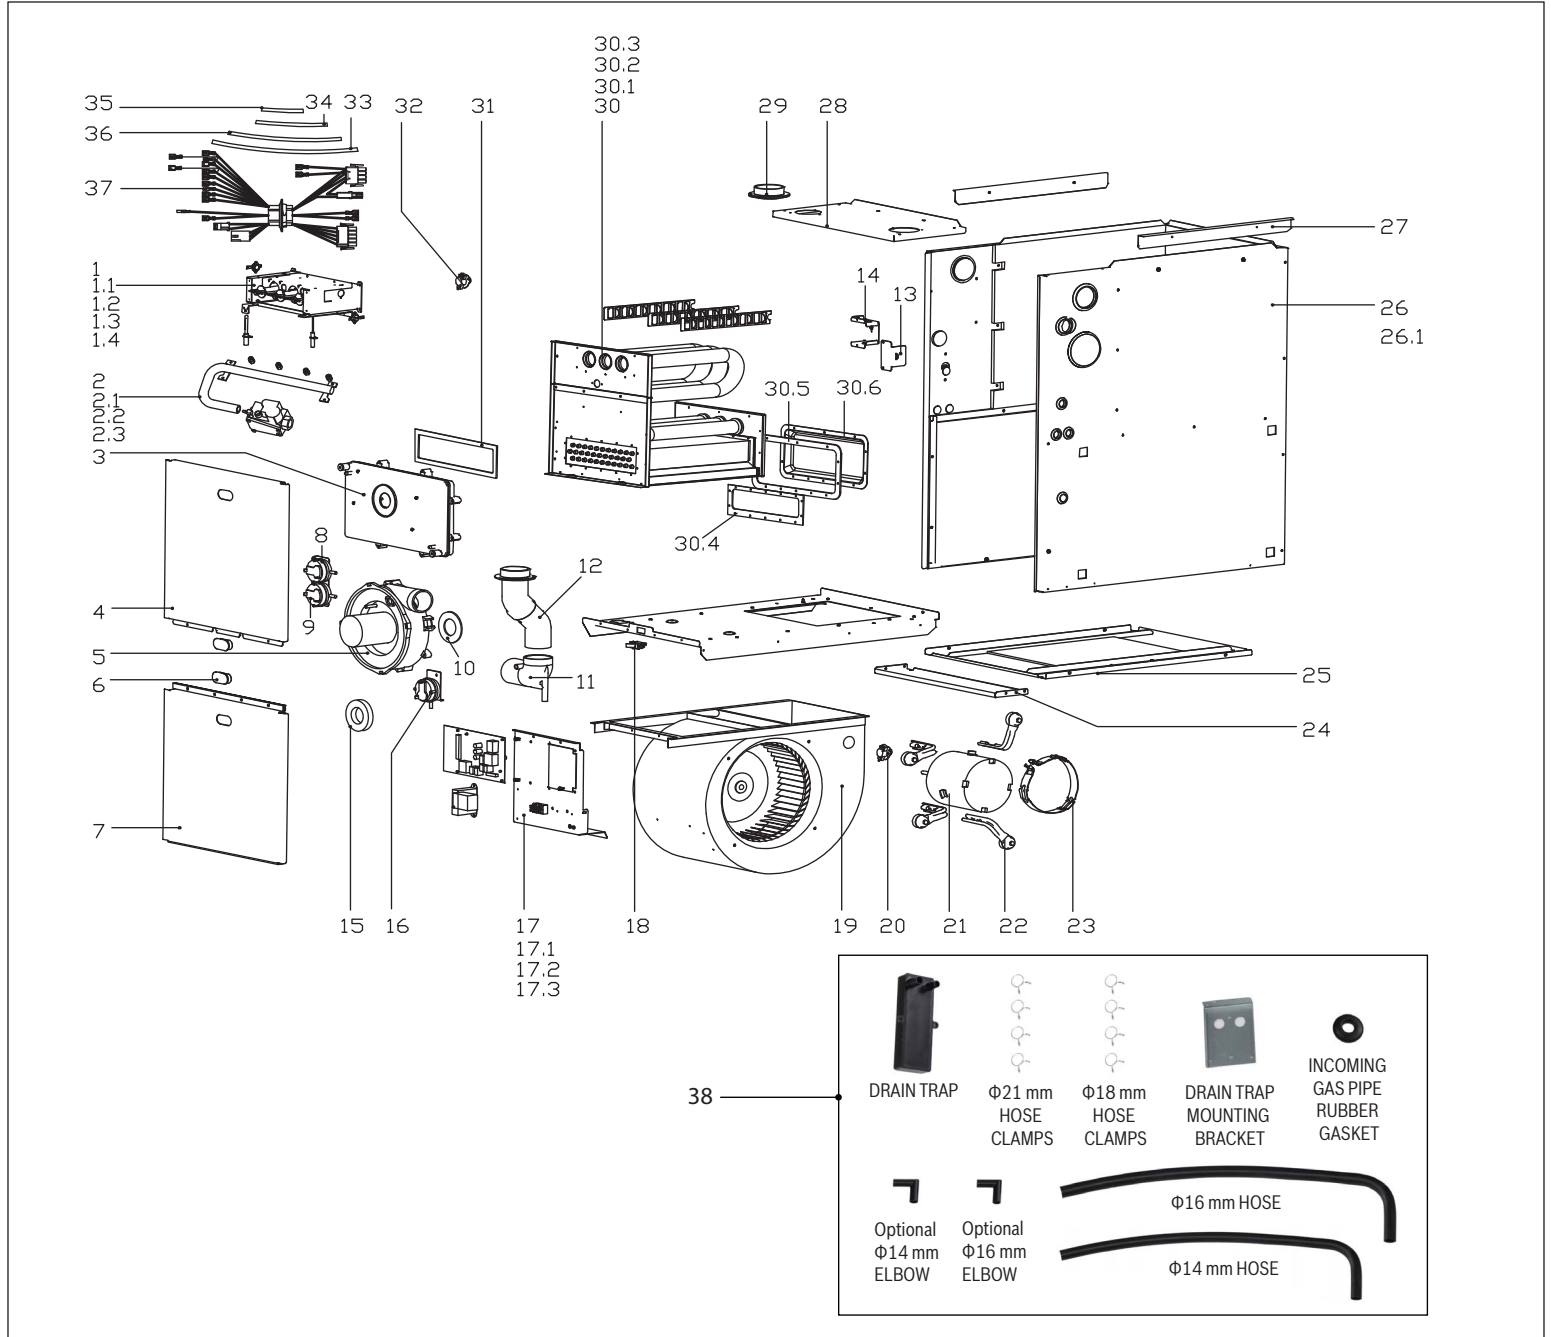

## BGH96M060B3B

**i** The installation/assembly must be carried out by a professional who is authorized to do the work, and with due regard to the relevant regulations.

Pos.	Description	Ordering no.	BGH96M060B3B	Recommended Stacking	Remarks
1	Burner assembly	8733952535	■	✓	
1.1	Rollout switch - resettable	8733952457	■	✓	
1.2	Ignitor	8733951178	■	✓	
1.3	Flame sensor	8733951177	■	✓	
1.4	Burner	8733952458	■	✓	
2	Gas pipe assembly	8733956291	■		
2.1	Gas valve-two stage	8733956229	■	✓	
2.2	NG Orifice (0-2000, #45)	8733952461	■	✓	
2.3	Gas pipe	8733952537	■		
3	Drain box	8733952523	■		
4	Panel, Upper Front (silver)	8733955598	■		
5	Inducer	8733952518	■	✓	
6	Sight Glass	8733951202	■		
7	Panel, Lower Front (silver)	8733955599	■		
8	Pressure switch (High fire)	8733952475	■	✓	
9	Pressure switch (low fire)	8733952468	■	✓	
10	Inducer gasket	8733952469	■	✓	
11	Flue discharge elbow	8733952470	■		
12	Flue discharge pipe joint assembly	8733952471	■		
13	Junction box cover	8733952472	■		
14	Junction box	8733952476	■		
15	Flue discharge clasp	8733952538	■		
16	Pressure switch (water level)	8733952467	■	✓	
17	Electric control box assembly	8733956292	■		
17.1	Transformer	8733951192	■	✓	
17.2	Main control board assembly	8733956230	■	✓	
17.3	Terminal block	8733952478	■		
18	Door switch	8733951212	■	✓	
19	Blower Housing	8733952526	■		
20	Fan mounted temperature limit switch	8733952480	■	✓	
21	ECM blower motor	8733956294	■	✓	
22	Motor bracket ass'y I	8733952482	■		
23	Motor bracket	8733952483	■		
24	Bottom Support Plate (silver)	8733955600	■		
25	Bottom Return Plate	8733952529	■		
26	Cabinet Assembly (silver)	8733955601	■		
26.1	Blower Partition Panel	8733952509	■		
27	Supporting bar assembly	8733952488	■		
28	Panel, Top (silver)	8733955602	■		
29	Air inlet pipe joint	8733952490	■		