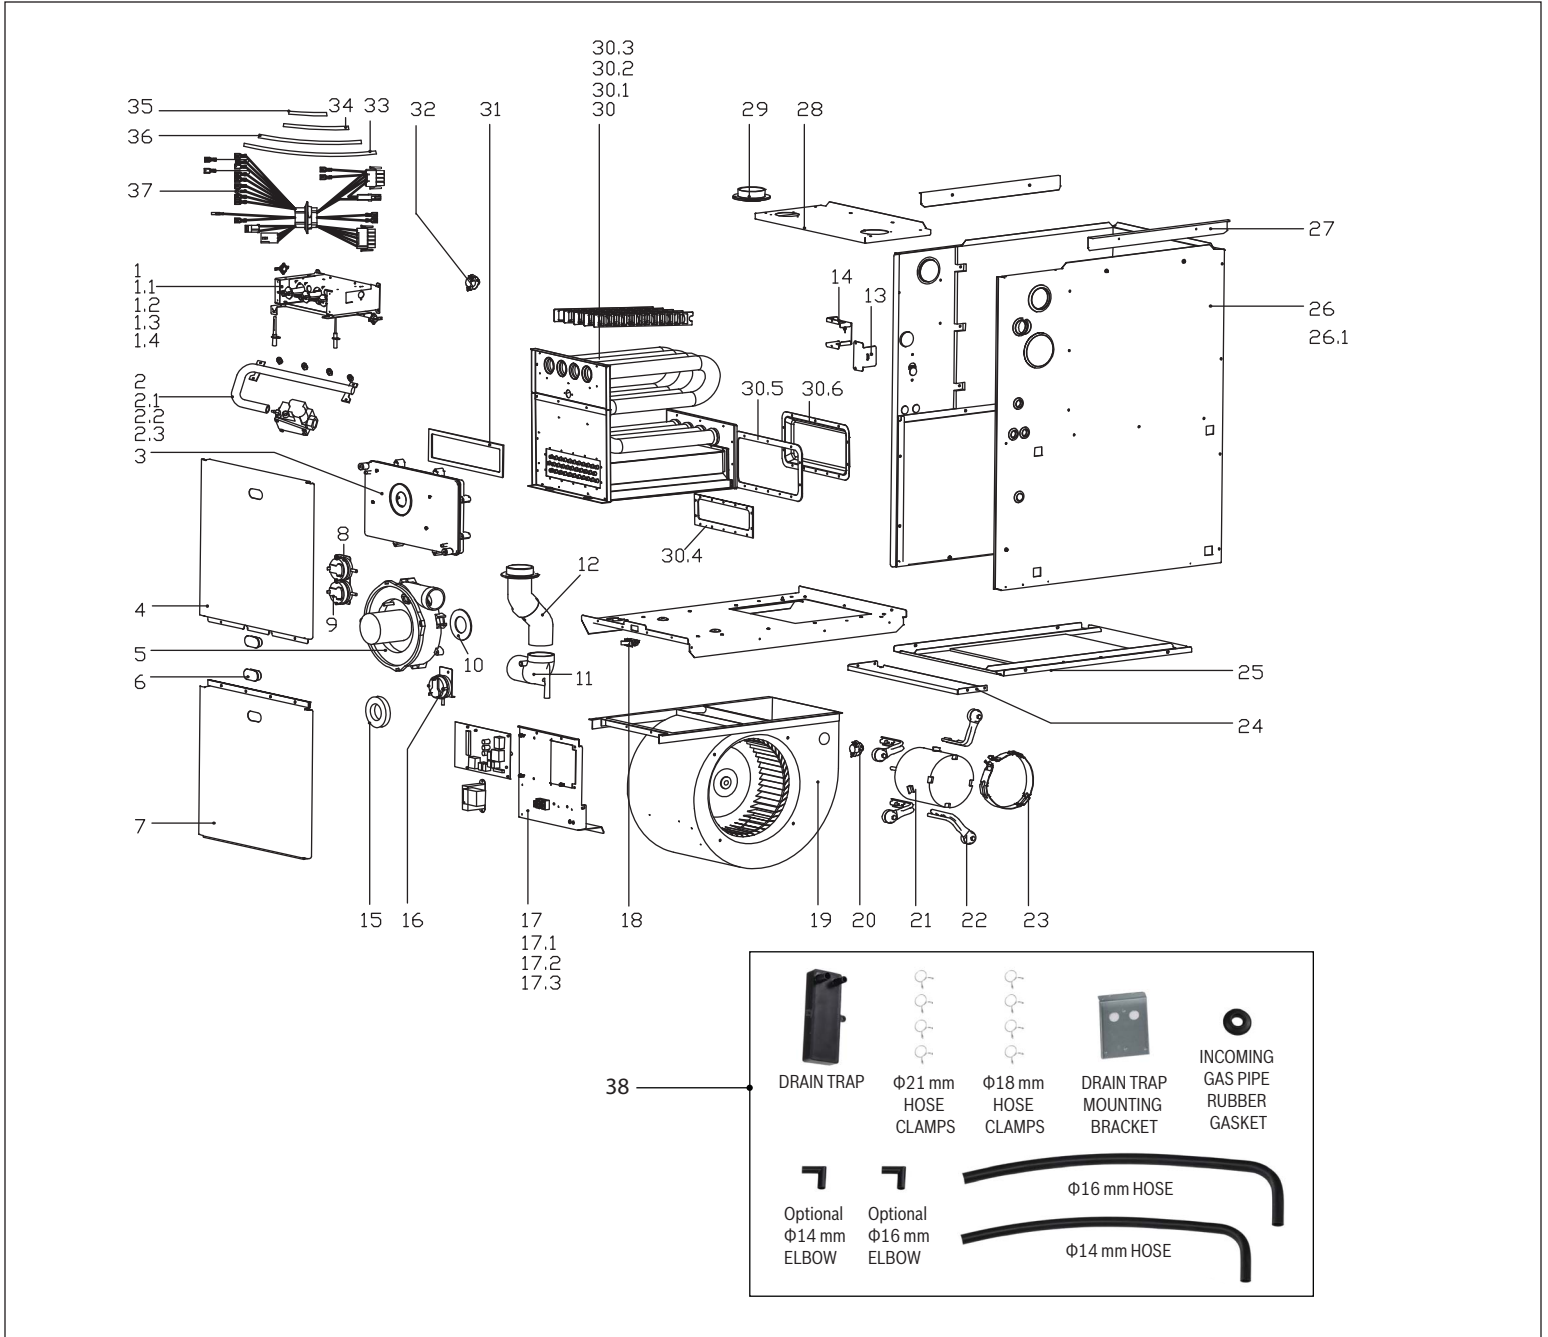

Bosch 96% AFUE Gas Furnace BGH96 Model Condensing Gas Furnace

BGH96M080C4B

i The installation/assembly must be carried out by a professional who is authorized to do the work, and with due regard to the relevant regulations.

Pos.	Description	Ordering no.	BGH96M080C4B	Recommended Stocking	Remarks
1	Burner assembly	8733952515	■	✓	
1.1	Rollout switch - resettable	8733952457	■	✓	
1.2	Ignitor	8733951178	■	✓	
1.3	Flame sensor	8733951177	■	✓	
1.4	Burner	8733952458	■	✓	
2	Gas pipe assembly	8733956290	■		
2.1	Gas valve-two stage	8733956229	■	✓	
2.2	NG Orifice (0-2000,#45)	8733952461	■	✓	
2.3	Gas pipe	8733952517	■		
3	Drain box	8733952503	■		
4	Panel, Upper Front (silver)	8733955593	■		
5	Inducer	8733952518	■	✓	
6	Sight Glass	8733951202	■		
7	Panel, Lower Front (silver)	8733955594	■		
8	Pressure switch (High fire)	8733952475	■	✓	
9	Pressure switch (low fire)	8733952468	■	✓	
10	Inducer gasket	8733952469	■	✓	
11	Flue discharge elbow	8733952470	■		
12	Flue discharge pipe joint assembly	8733952471	■		
13	Junction box cover	8733952472	■		
14	Junction box	8733952476	■		
15	Flue discharge clasp	8733952519	■		
16	Pressure switch (water level)	8733952467	■	✓	
17	Electric control box assembly	8733956292	■		
17.1	Transformer	8733951192	■	✓	
17.2	Main control board assembly	8733956230	■	✓	
17.3	Terminal block	8733952478	■		
18	Door switch	8733951212	■	✓	
19	Blower Housing	8733952479	■		
20	Fan mounted temperature limit switch	8733952480	■	✓	
21	ECM blower motor	8733956294	■	✓	
22	Motor bracket ass'y I	8733952482	■		
23	Motor bracket	8733952483	■		
24	Bottom Support Plate (silver)	8733955595	■		
25	Bottom Return Plate	8733952507	■		
26	Cabinet Assembly (silver)	8733955596	■		
26.1	Blower Partition Panel	8733952539	■		
27	Supporting bar assembly	8733952488	■		
28	Panel, Top (silver)	8733955597	■		
29	Air inlet pipe joint	8733952490	■		
BGH96M080C4B					

The installation/assembly must be carried out by a professional who is authorized to do the work, and with due regard to the relevant regulations.