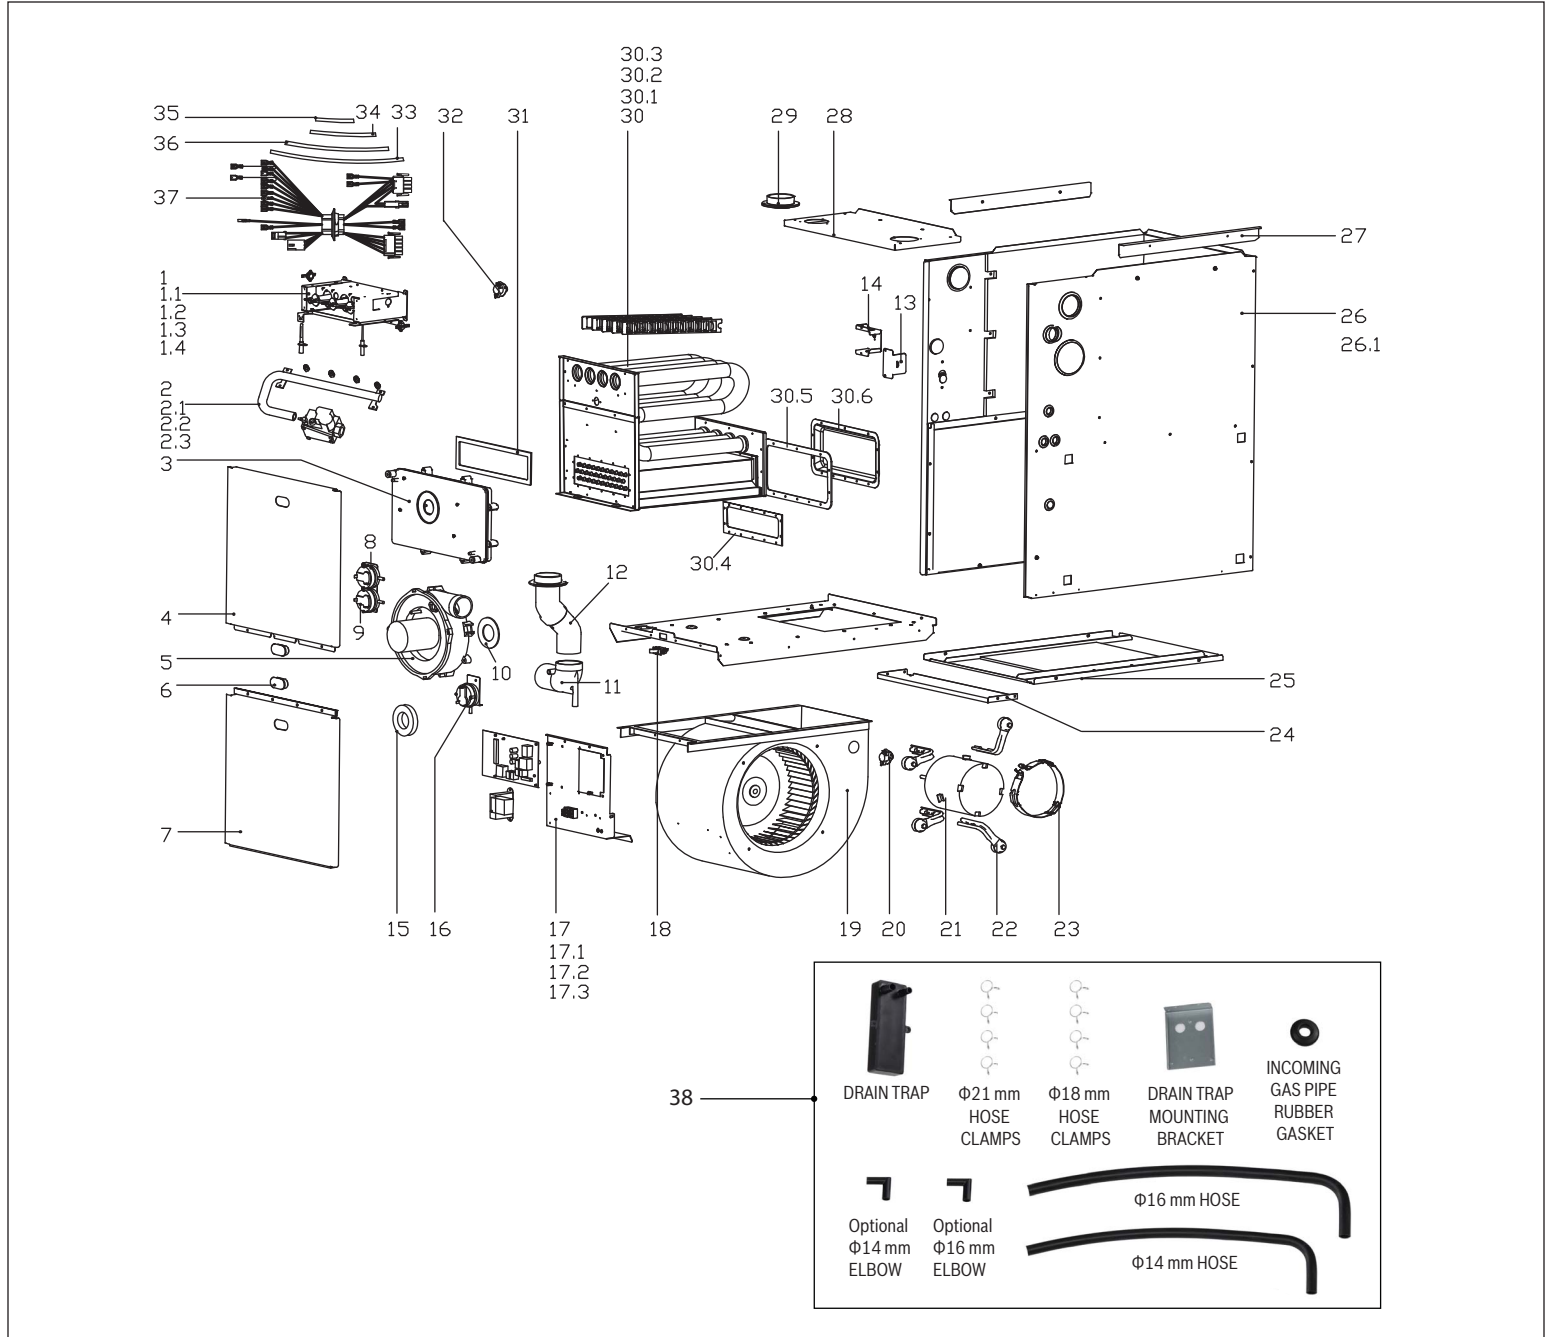

Bosch 96% AFUE Gas Furnace BGH96 Model Condensing Gas Furnace

BGH96M080B3B

i The installation/assembly must be carried out by a professional who is authorized to do the work, and with due regard to the relevant regulations.

Pos.	Description	Ordering no.	BGH96M080B3B	Recommended Stocking	Remarks
1	Burner assembly	8733952515	■	✓	
1.1	Rollout switch - resettable	8733952457	■	✓	
1.2	Ignitor	8733951178	■	✓	
1.3	Flame sensor	8733951177	■	✓	
1.4	Burner	8733952458	■	✓	
2	Gas pipe assembly	8733956290	■		
2.1	Gas valve-two stage	8733956229	■	✓	
2.2	NG Orifice (0-2000, #45)	8733952461	■	✓	
2.3	Gas pipe	8733952517	■		
3	Drain box	8733952523	■		
4	Panel, Upper Front (silver)	8733955598	■		
5	Inducer	8733952518	■	✓	
6	Sight Glass	8733951202	■		
7	Panel, Lower Front (silver)	8733955599	■		
8	Pressure switch (High fire)	8733952475	■	✓	
9	Pressure switch (low fire)	8733952468	■	✓	
10	Inducer gasket	8733952469	■	✓	
11	Flue discharge elbow	8733952470	■		
12	Flue discharge pipe joint assembly	8733952471	■		
13	Junction box cover	8733952472	■		
14	Junction box	8733952476	■		
15	Flue discharge clasp	8733952519	■		
16	Pressure switch (water level)	8733952467	■	✓	
17	Electric control box assembly	8733956292	■		
17.1	Transformer	8733951192	■	✓	
17.2	Main control board assembly	8733956230	■	✓	
17.3	Terminal block	8733952478	■		
18	Door switch	8733951212	■	✓	
19	Blower Housing	8733952526	■		
20	Fan mounted temperature limit switch	8733952480	■	✓	
21	ECM blower motor	8733956294	■	✓	
22	Motor bracket ass'y I	8733952482	■		
23	Motor bracket	8733952483	■		
24	Bottom Support Plate (silver)	8733955600	■		
25	Bottom Return Plate	8733952529	■		
26	Cabinet Assembly (silver)	8733955601	■		
26.1	Blower Partition Panel	8733952509	■		
27	Supporting bar assembly	8733952488	■		
28	Panel, Top (silver)	8733955602	■		
29	Air inlet pipe joint	8733952490	■		
BGH96M080B3B					

The installation/assembly must be carried out by a professional who is authorized to do the work, and with due regard to the relevant regulations.