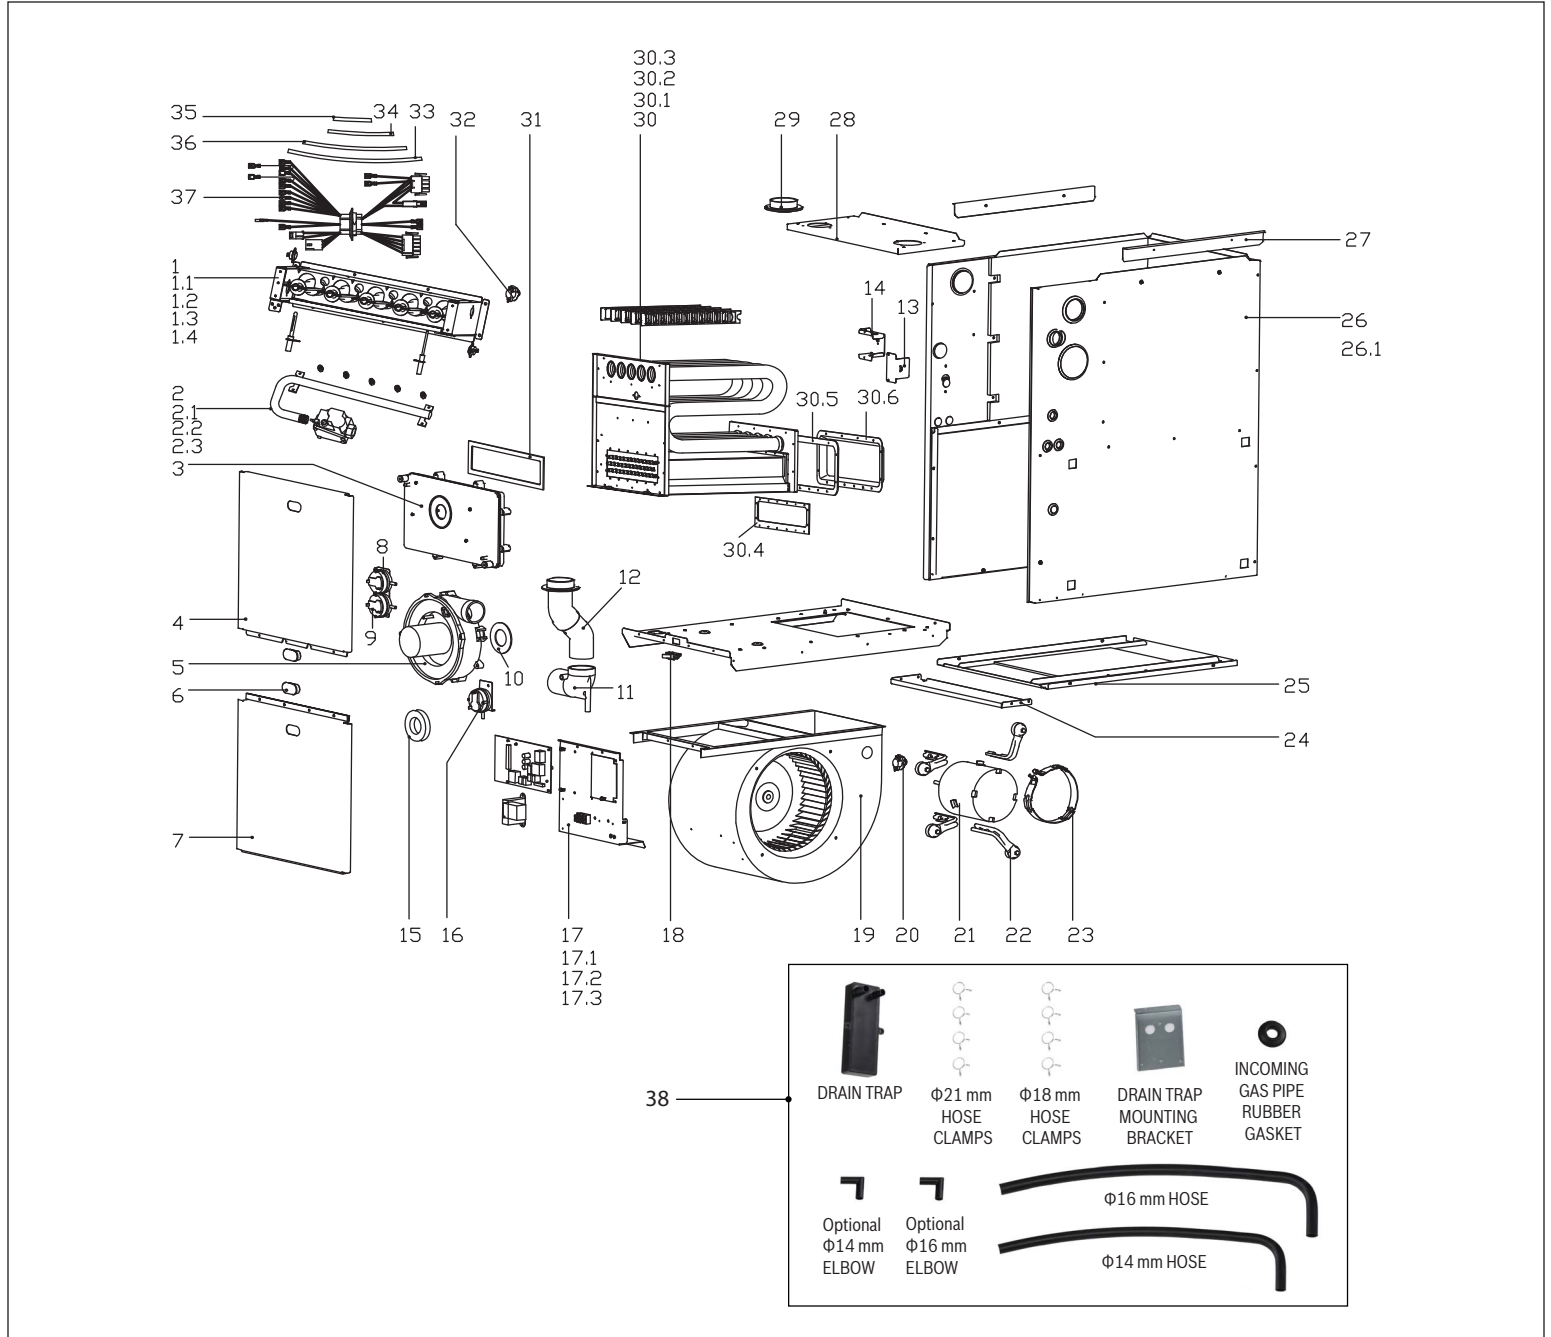

Bosch 96% AFUE Gas Furnace BGH96 Model Condensing Gas Furnace

BGH96M100C5B

i The installation/assembly must be carried out by a professional who is authorized to do the work, and with due regard to the relevant regulations.

Pos.	Description	Ordering no.	BGH96M100C5B	Recommended Stocking	Remarks
1	Burner assembly	8733952497	■	✓	
1.1	Rollout switch - resettable	8733952457	■	✓	
1.2	Ignitor	8733951178	■	✓	
1.3	Flame sensor	8733951177	■	✓	
1.4	Burner	8733952458	■	✓	
2	Gas pipe assembly	8733956289	■		
2.1	Gas valve-two stage	8733956229	■	✓	
2.2	NG Orifice (0-2000, #45)	8733952461	■	✓	
2.3	Gas pipe	8733952499	■		
3	Drain box	8733952503	■		
4	Panel, Upper Front (silver)	8733955593	■		
5	Inducer	8733952465	■	✓	
6	Sight Glass	8733951202	■		
7	Panel, Lower Front (silver)	8733955594	■		
8	Pressure switch (High fire)	8733952475	■	✓	
9	Pressure switch (low fire)	8733952468	■	✓	
10	Inducer gasket	8733952469	■	✓	
11	Flue discharge elbow	8733952470	■		
12	Flue discharge pipe joint assembly	8733952471	■		
13	Junction box cover	8733952472	■		
14	Junction box	8733952476	■		
15	Flue discharge clasp	8733952500	■		
16	Pressure switch (water level)	8733952467	■	✓	
17	Electric control box assembly	8733956292	■		
17.1	Transformer	8733951192	■	✓	
17.2	Main control board assembly	8733956230	■	✓	
17.3	Terminal block	8733952478	■		
18	Door switch	8733951212	■	✓	
19	Blower Housing	8733952479	■		
20	Fan mounted temperature limit switch	8733952480	■		
21	ECM blower motor	8733956293	■	✓	
22	Motor bracket ass'y I	8733952482	■		
23	Motor bracket	8733952483	■		
24	Bottom Support Plate (silver)	8733955595	■		
25	Bottom Return Plate	8733952507	■		
26	Cabinet Assembly (silver)	8733955596	■		
26.1	Blower Partition Panel	8733952539	■		
27	Supporting bar assembly	8733952488	■		
28	Panel, Top (silver)	8733955597	■		
29	Air inlet pipe joint	8733952490	■		
BGH96M100C5B					

The installation/assembly must be carried out by a professional who is authorized to do the work, and with due regard to the relevant regulations.