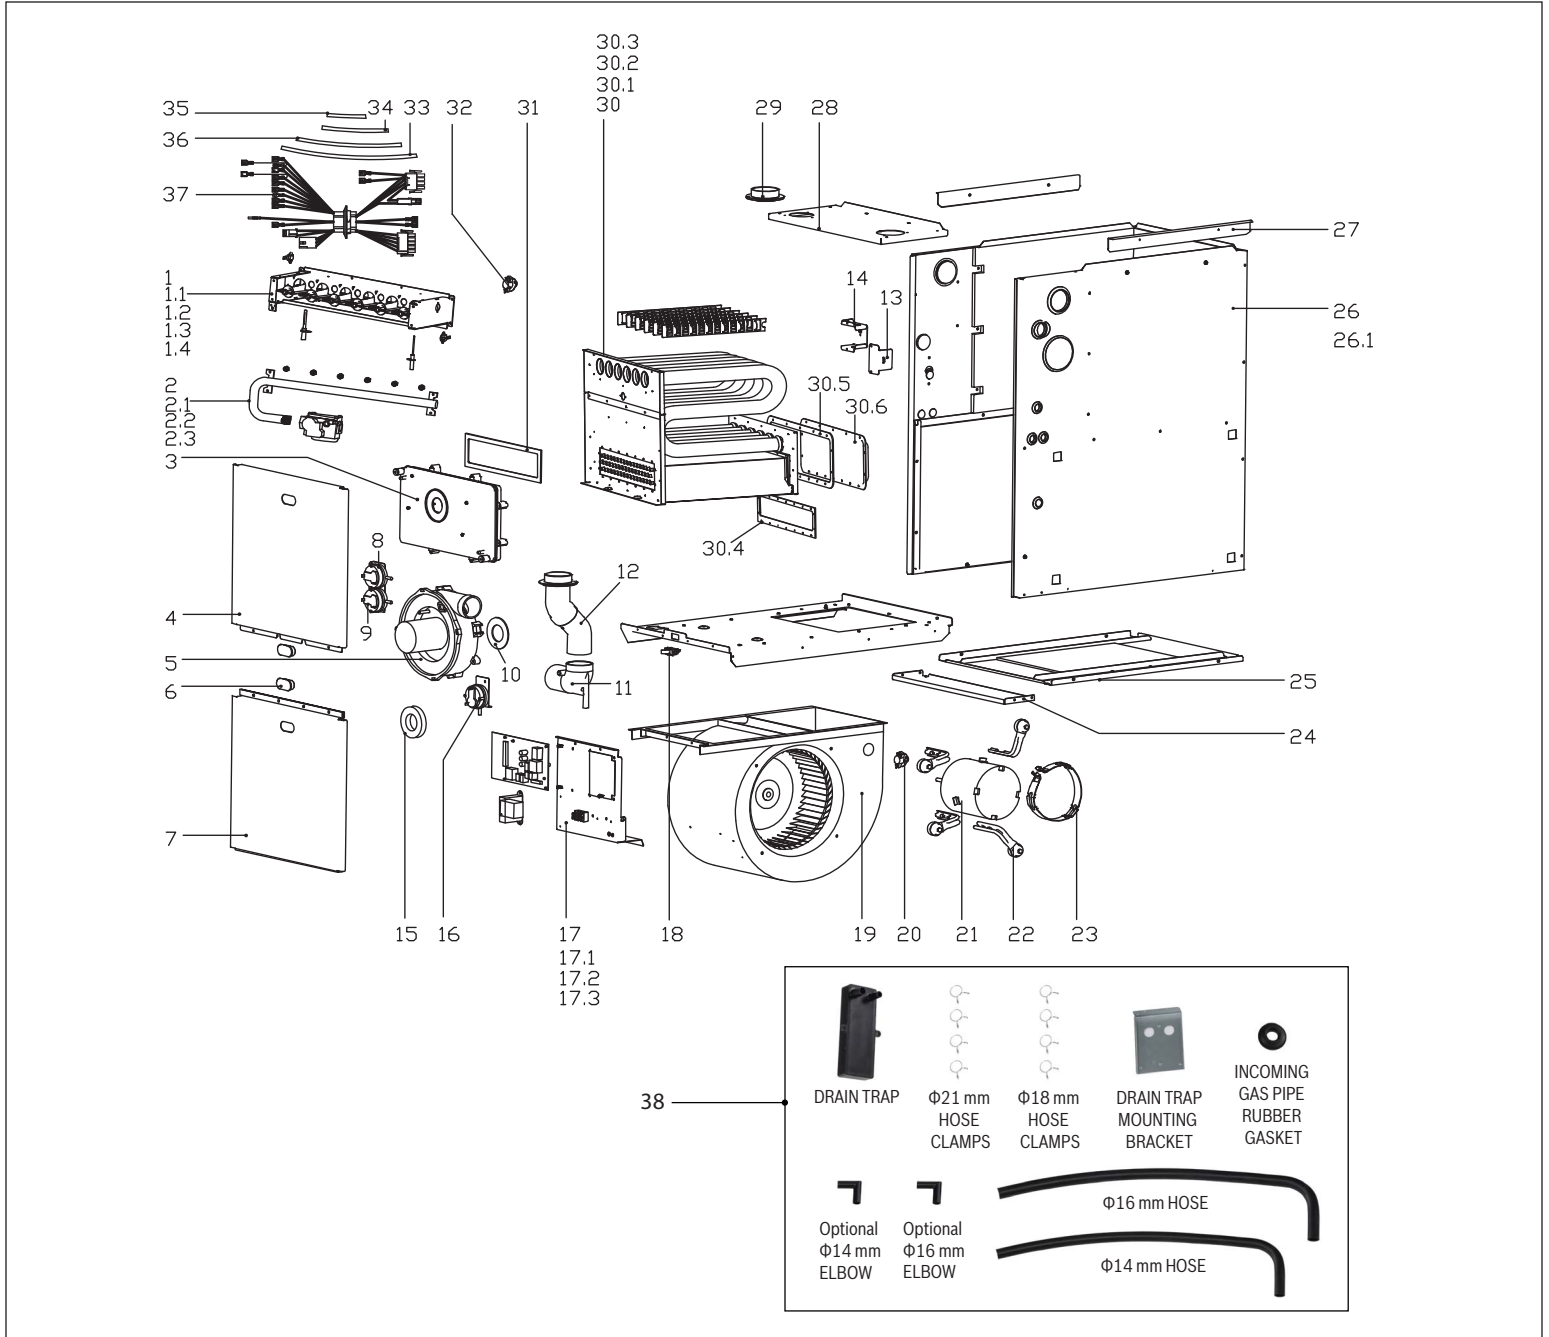

Bosch 96% AFUE Gas Furnace BGH96 Model Condensing Gas Furnace

BGH96M120D5B

i The installation/assembly must be carried out by a professional who is authorized to do the work, and with due regard to the relevant regulations.

Pos.	Description	Ordering no.	BGH96M120D5B	Recommended Stocking	Remarks
1	Burner assembly	8733952456	■	✓	
1.1	Rollout switch - resettable	8733952457	■	✓	
1.2	Ignitor	8733951178	■	✓	
1.3	Flame sensor	8733951177	■	✓	
1.4	Burner	8733952458	■	✓	
2	Gas pipe assembly	8733956288	■		
2.1	Gas valve-two stage	8733956229	■	✓	
2.2	NG Orifice (0-2000,#45)	8733952461	■	✓	
2.3	Gas pipe	8733952462	■		
3	Drain box	8733952463	■		
4	Panel, Upper Front (silver)	8733955588	■		
5	Inducer	8733952465	■	✓	
6	Sight Glass	8733951202	■		
7	Panel, Lower Front (silver)	8733955589	■		
8	Pressure switch (High fire)	8733952475	■	✓	
9	Pressure switch (low fire)	8733952468	■	✓	
10	Inducer gasket	8733952469	■	✓	
11	Flue discharge elbow	8733952470	■		
12	Flue discharge pipe joint assembly	8733952471	■		
13	Junction box cover	8733952472	■		
14	Junction box	8733952476	■		
15	Flue discharge clasp	8733952474	■		
16	Pressure switch (water level)	8733952467	■	✓	
17	Electric control box assembly	8733956292	■		
17.1	Transformer	8733951192	■	✓	
17.2	Main control board assembly	8733956230	■	✓	
17.3	Terminal block	8733952478	■		
18	Door switch	8733951212	■	✓	
19	Blower Housing	8733952479	■	✓	
20	Fan mounted temperature limit switch	8733952480	■	✓	
21	ECM blower motor	8733956293	■	✓	
22	Motor bracket ass'y I	8733952482	■		
23	Motor bracket	8733952483	■		
24	Bottom Support Plate (silver)	8733955590	■		
25	Bottom Return Plate	8733952485	■		
26	Cabinet Assembly (silver)	8733955591	■		
26.1	Blower Partition Panel	8733952487	■		
27	Supporting bar assembly	8733952488	■		
28	Panel, Top (silver)	8733955592	■		
29	Air inlet pipe joint	8733952490	■		
BGH96M120D5B					

The installation/assembly must be carried out by a professional who is authorized to do the work, and with due regard to the relevant regulations.