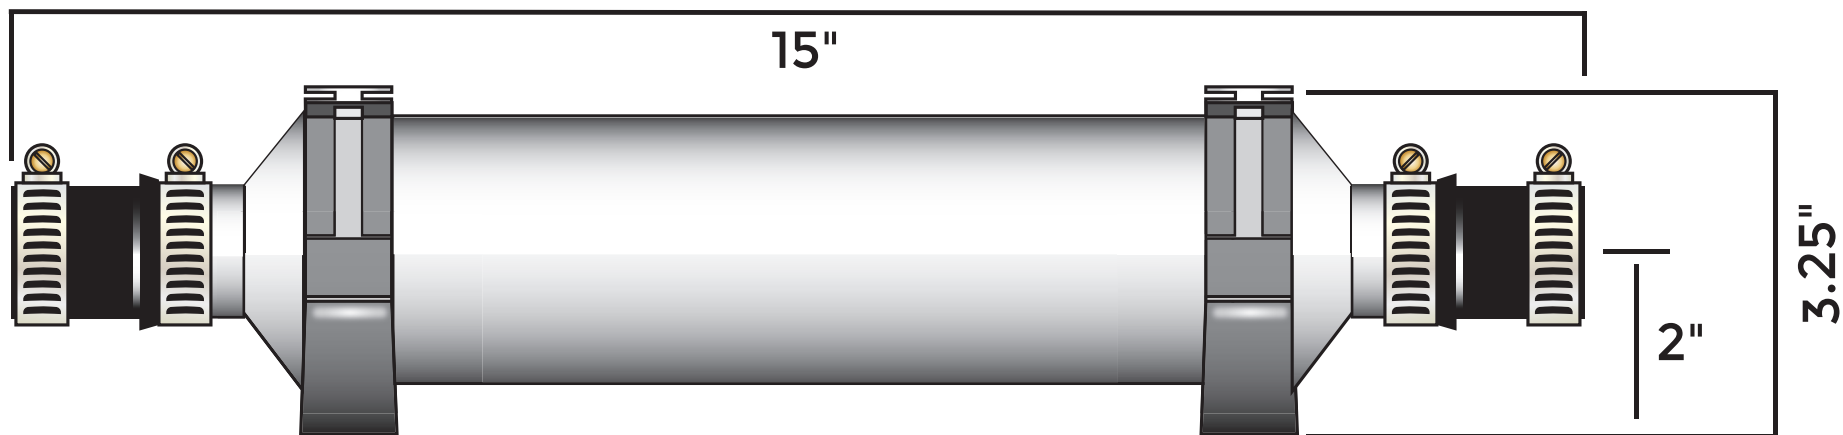

JJM® CBM-225

CBM-225 Included Parts
(2) Acid Proof Poly Couplings
(2) Mounting Brackets
(4) Stainless Steel Clamps
(2) 3/4" Barb Fittings

Part No.	MBH	GPH	Material	Pellets	Inlet/Outlet
5002	225 max.	1.7	Clear PVC	1.2 lbs	3/4" Barb