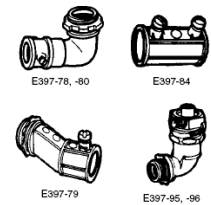

## Electrical Cable Connectors

NM, BX, GREENFIELD

Size	Desc.	Qty	Item#
3/8" x 1/2"	Straight NM connector	4	E397-50
3/8" x 1/2"	Straight BX connector	4	E397-52
1/2" x 1/2"	Greenfield set screw connector	3	E397-54
3/4" x 3/4"	Greenfield set screw connector	2	E397-56
3/8" x 90°	Angled BX flex connector	4	E397-58
1/2" x 90°	Angled BX flex connector	2	E397-60
3/4" x 90°	Angled BX flex connector	2	E397-62
3/8"	Duplex BX flex connector	2	E397-64

### THINWALL - ELECTRICAL METALLIC TUBING

1/2"	EMT straight connector	3	E397-70
3/4"	EMT straight set screw connector	2	E397-72
1/2"	EMT straight compression connector	2	E397-74
3/4"	EMT straight compression connector	2	E397-76
1/2"	EMT angle compression connector	2	E397-78
1/2"	EMT offset connector	2	E397-79
1/2"	EMT offset connector	10	E397-79B
3/4"	EMT angle compression connector	2	E397-80
1/2"	EMT set screw coupling	5	E397-84
1/2"	EMT compression coupling	5	E397-86
3/4"	EMT compression coupling	3	E397-88

### LIQUID TIGHT

1/2"	Straight liquid tight connector	2	E397-90
3/4"	Straight liquid tight connector	1	E397-92
3/8" x 1/2"	Liquid tight connector	2	E397-93
1/2" x 90°	Angled liquid tight connector	2	E397-95
3/4" x 90°	Angled liquid tight connector	1	E397-96
1/2" x 90°	Angled liquid tight connector	2	E397-98
3/4" x 90°	Angled liquid tight connector	1	E397-100