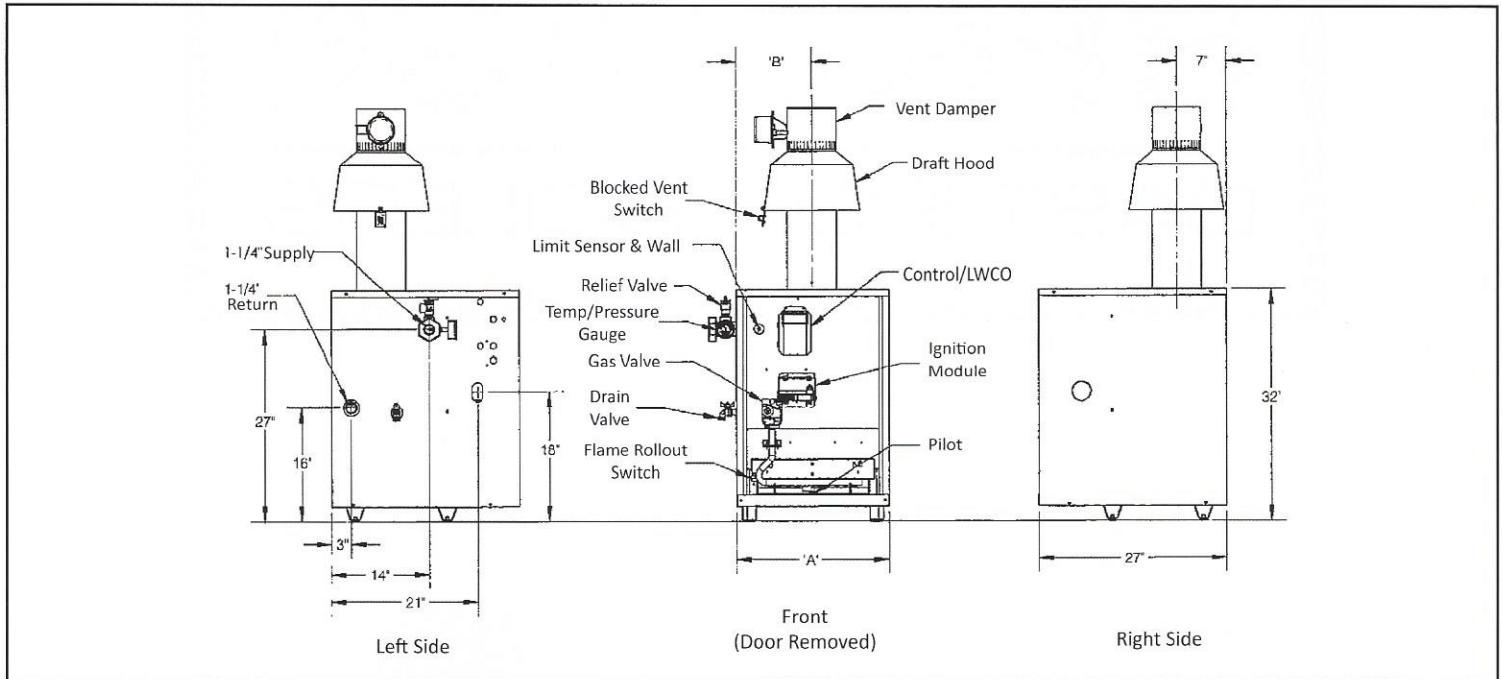

Unit shown with components installed.
See Technical Specifications on back for shipping configuration.

FOR RESIDENTIAL AND LIGHT COMMERCIAL APPLICATIONS

HERITAGE TECHNICAL SPECIFICATIONS

Standard Equipment: Vent Damper, Taco 007E Circulator, drain valve, ASME relief valve (30PSI), circulator to limit control wire harness and connecting piping shipped in parts box. HydroLevel Fuel Smart HydroStat 3200 Plus Smart Boiler Limit Control with digital display and low water cutoff functionality, Honeywell progressive opening gas valve, roll-out switch and spill switch are assembled at the factory.