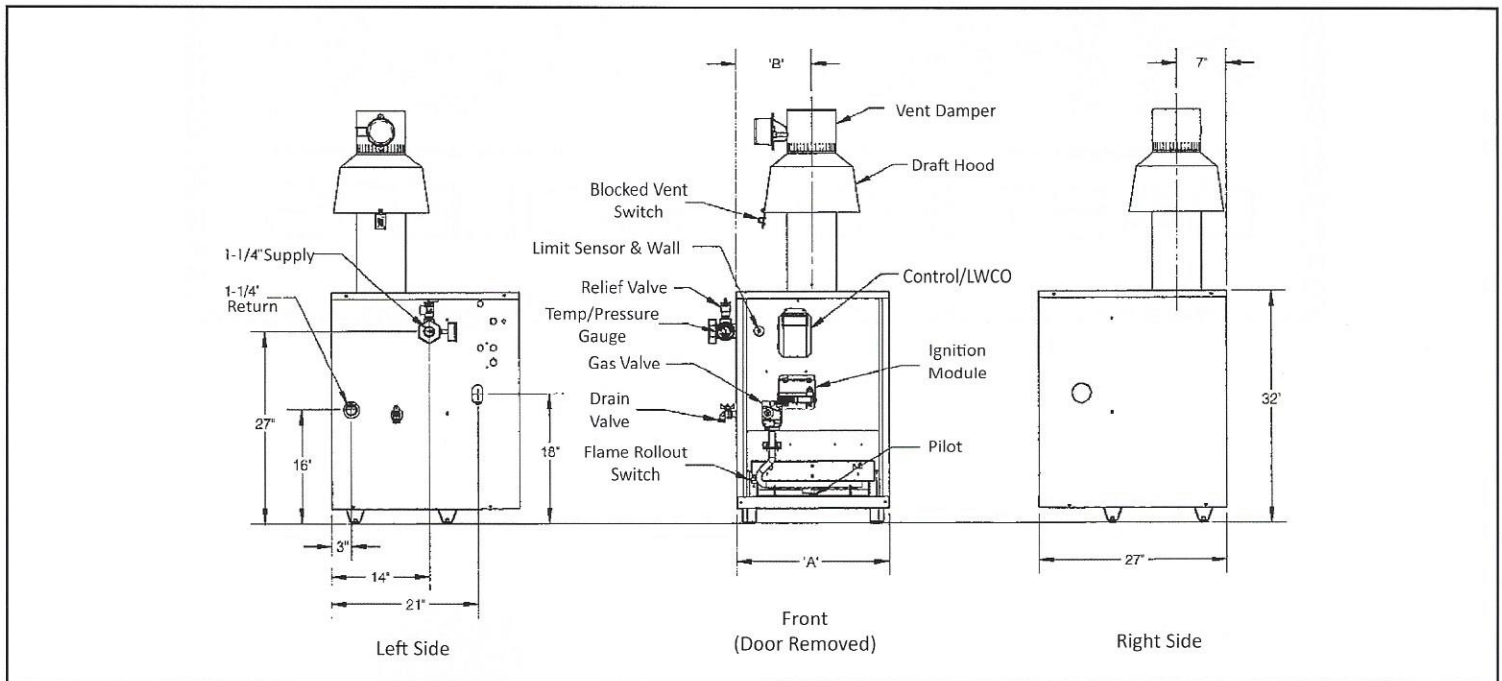

Unit shown with components installed.
See Technical Specifications on back for shipping configuration.

FOR RESIDENTIAL AND LIGHT COMMERCIAL APPLICATIONS

HERITAGE TECHNICAL SPECIFICATIONS

Standard Equipment: Vent Damper, Taco 007E Circulator, drain valve, ASME relief valve (30PSI), circulator to limit control wire harness and connecting piping shipped in parts box. HydroLevel Fuel Smart HydroStat 3200 Plus Smart Boiler Limit Control with digital display and low water cutoff functionality, Honeywell progressive opening gas valve, roll-out switch and spill switch are assembled at the factory.