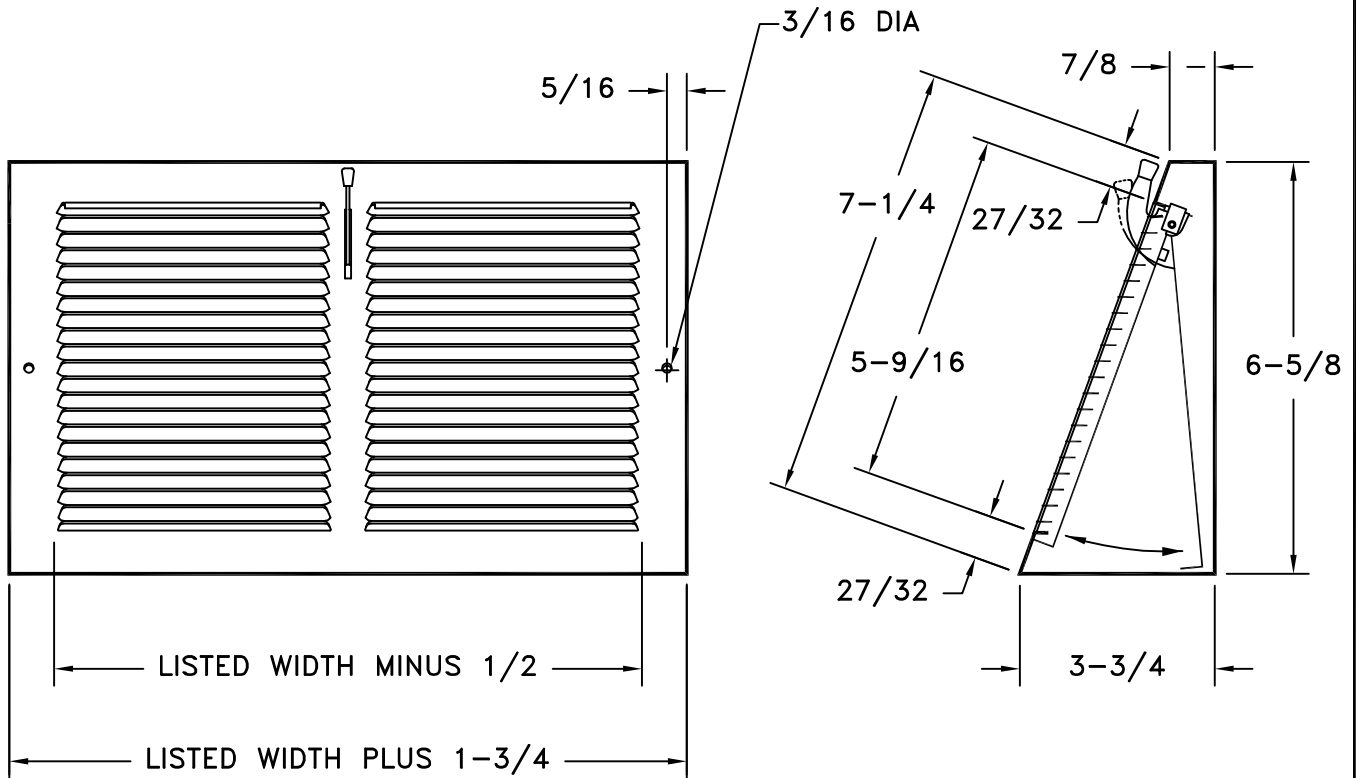

ALL STEEL CONSTRUCTION
 IDEAL FOR BASEBOARD INSTALLATIONS
 1/3 INCH SPACED FINNS SET AT 20 DEGREES
 POSITIVE VOLUME-CONTROL DAMPER
 AVAILABLE IN SIZES 8 X 6, 10 X 6, 12 X 6 & 14 X 6
 FINISH: WHITE (W) ENAMEL

JOB NAME: _____	SUBMITTED BY: _____	DATE: 08/15/2013	SD-2028
LOCATION: _____		655 Supply Register	
ARCHITECT: _____			
ENGINEER: _____			
CONTRACTOR: _____			