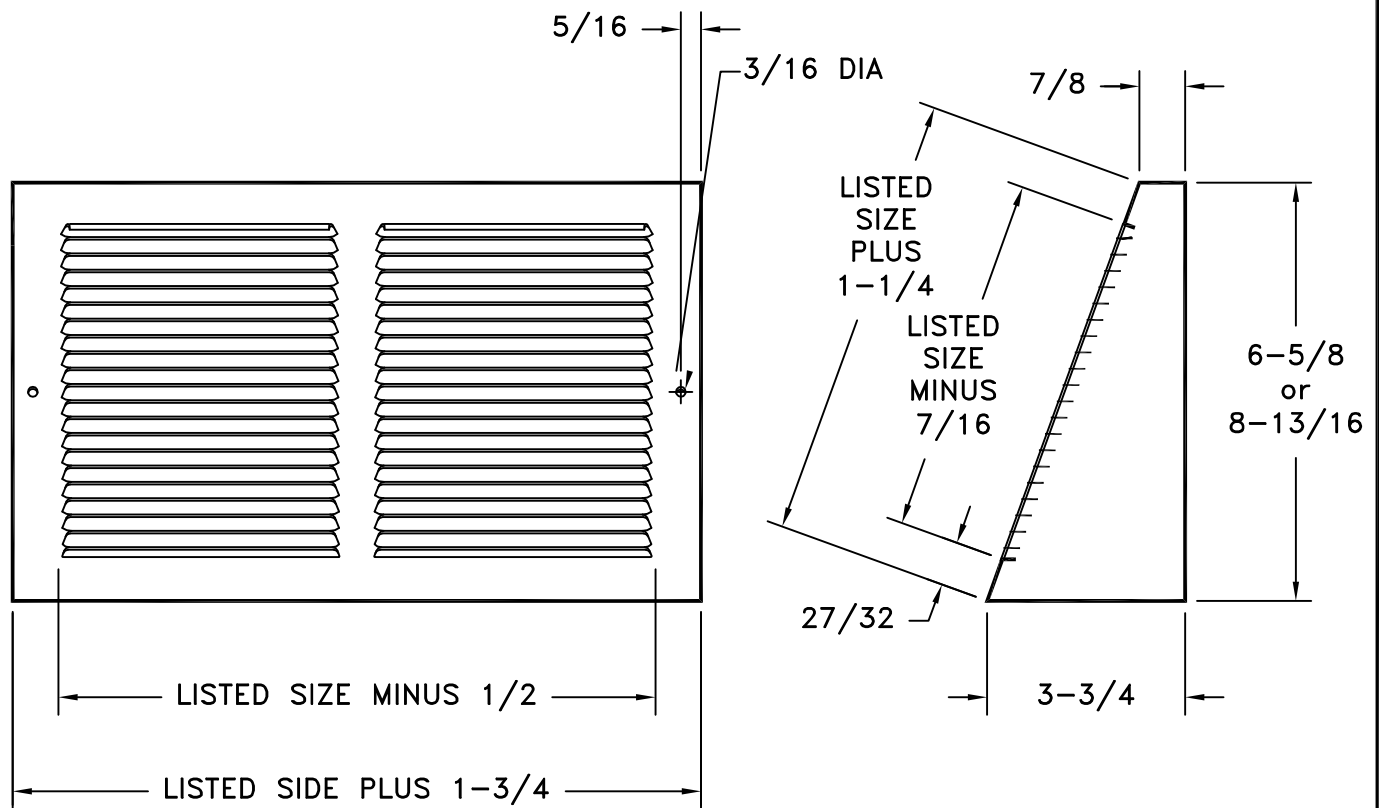

- ALL STEEL CONSTRUCTION
- IDEAL FOR BASEBOARD INSTALLATIONS
- 1/3 INCH SPACED FINNS SET AT 20 DEGREES
- MINIMUM SIZE = 10 X 6
MAXIMUM SIZE = 30 X 8
- FINISH: WHITE (W) ENAMEL

JOB NAME: _____	SUBMITTED BY: _____	DATE: 08/15/2013	SD-2029
LOCATION: _____		658 Return Grille	
ARCHITECT: _____			
ENGINEER: _____			
CONTRACTOR: _____			