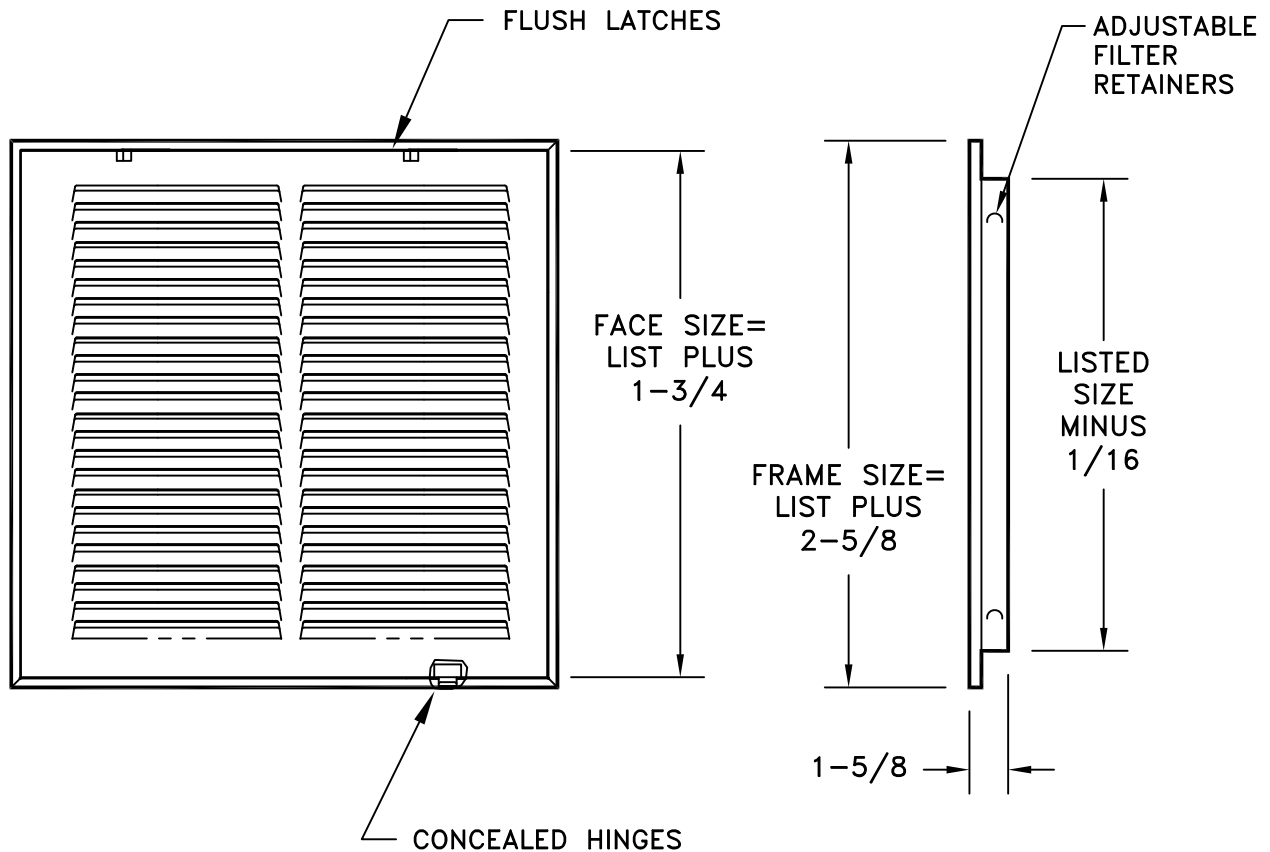

- ALL STEEL CONSTRUCTION
- FLUSH, REMOVABLE FACE WITH CONCEALED LATCHES AND HINGES, CAN BE INSTALLED TWO WAYS
- 1/2 INCH FIN SPACING SET AT 40 DEGREES
- 673 USES NOMINAL 1 INCH DISPOSABLE FILTERS (NOT INCLUDED)
- EQUIPPED WITH FILTER RETAINERS
- FINISH: WHITE (W) ENAMEL

JOB NAME: _____	SUBMITTED BY: _____	DATE: 03/31/2016	SD-2431
LOCATION: _____		673 Steel Lanced Face Filter Grille	
ARCHITECT: _____			
ENGINEER: _____			
CONTRACTOR: _____			