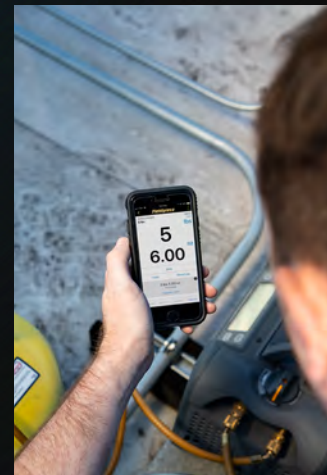

## Job Link® System Probes

Easy, long range, powerful

Take a full system snapshot quickly and easily with Job Link Probes. Each tool is designed for agility and speed. The pressure probe fits into tight spaces. The pipe clamp uses a new rapid rail thermocouple design delivering accuracy, speed, and agility, even on the most awkward pipe configurations. The psychrometer's flexible narrow probe and configurable magnet make it easy to measure supply plenums, ducts, or elevated registers. All probes are expandable for multi-circuit systems. Do more with Job Link!

- 350' Range
- iOS® and Android™
- Water resistant
- Email reports
- Instant and accurate pipe temps
- High/Low side switch and indicator
- Connect directly to mobile device
- Quick-access protective case

## Job Link

Quickly and easily diagnose the system correctly the first time to prevent call backs.

- Live measurements
- Advanced calculations
- System diagnostics
- Free PDF reports

## Job Link Pro

\$12/mo

Everything in Job Link plus:

- Cloud storage
- Inspection checklists
- Photos and notes
- Customer and equipment history
- Build teams
- Live Look-in