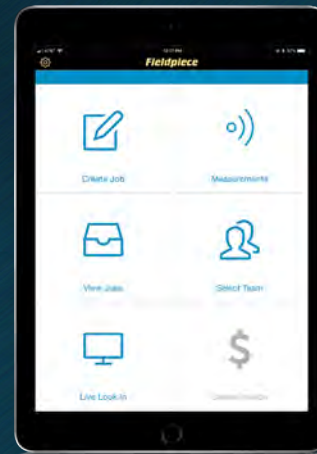

## Job Link® System Probes

Easy, long range, powerful

Take a full system snapshot quickly and easily with Job Link Probes. Each tool is designed for agility and speed. The pressure probe fits into tight spaces. The pipe clamp uses a new rapid rail thermocouple design delivering accuracy, speed, and agility, even on the most awkward pipe configurations. The psychrometer's flexible narrow probe and configurable magnet make it easy to measure supply plenums, ducts, or elevated registers. All probes are expandable for multi-circuit systems. Do more with Job Link!

- 350' Range
- iOS® and Android™
- Water resistant
- Email reports
- Instant and accurate pipe temps
- High/Low side switch and indicator
- Connect directly to mobile device
- Quick-access protective case