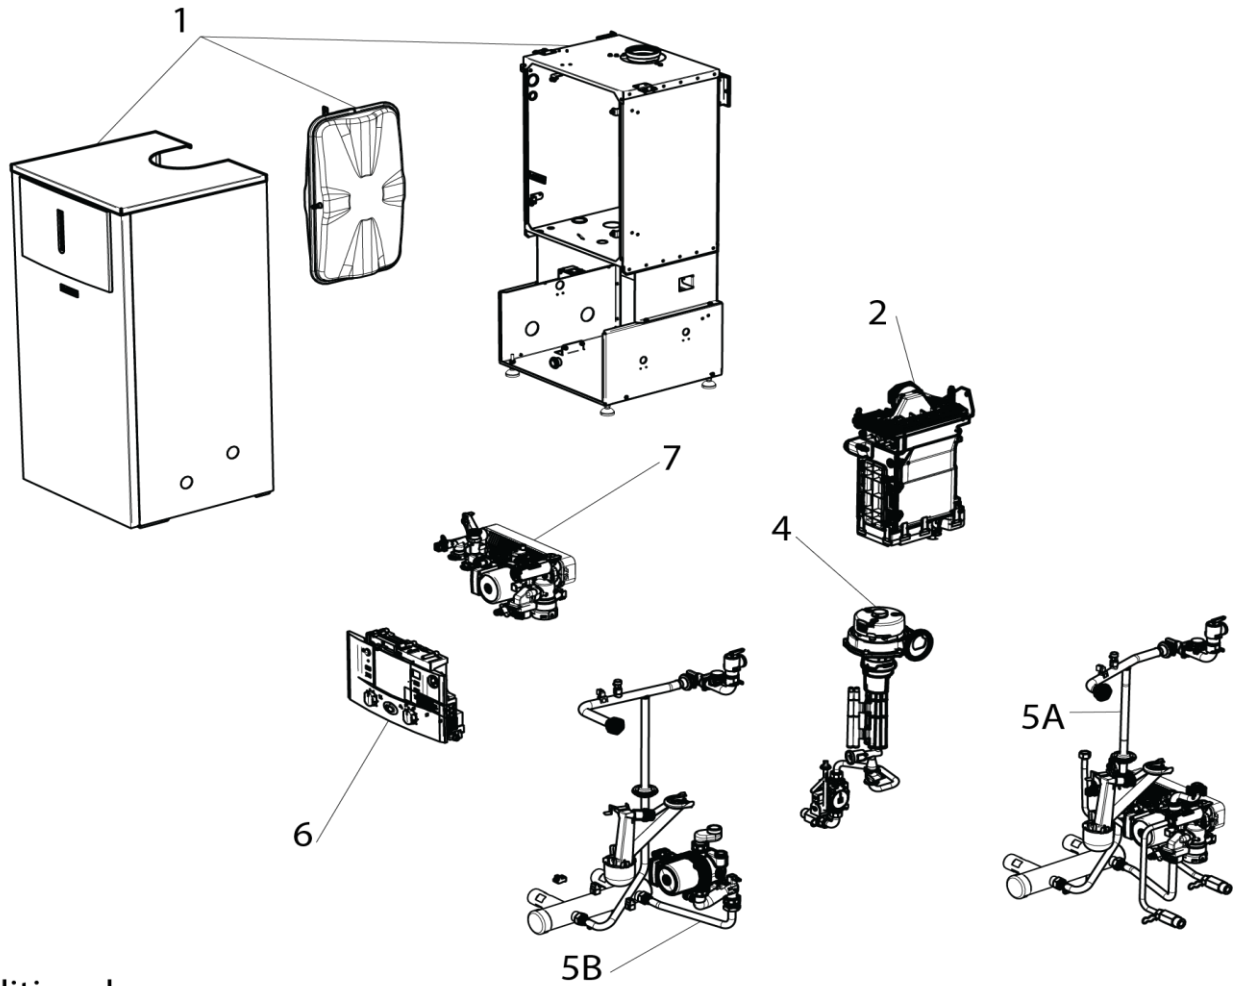

GREENSTAR FS GREENSTAR FS COMBI

9 Additional

8718694497.B

BOSCH

Spare parts list

8718694453

Casing

1

Gas Valve

4

GREENSTAR FS
GREENSTAR FS COMBI

Spare parts list

NOTES:
ITEM 39 (FLOW SENSOR) NOT SHOWN IN THE DRAWING

FOR APPLIANCES MANUFACTURED BEFORE **JULY 2020**,
ITEMS 9 (FLOW PIPE), 21 (ELBOW FLOW PIPE) AND
24 (ASSEMBLY UPPER REAR PIPE) MAY BE REQUIRED TO BE
REPLACED WITH ITEM 47 (CONVERSION KIT).

8718694465.C

Tubes

5
A

GREENSTAR FS
GREENSTAR FS COMBI

Spare parts list

NOTES:

ITEM 37 (FLOW SENSOR) NOT SHOWN IN THE DRAWING

FOR APPLIANCES MANUFACTURED BEFORE JULY 2020,
ITEMS 8 (FLOW PIPE), 33 (ELBOW FLOW PIPE) AND
34 (ASSEMBLY UPPER REAR PIPE) MAY BE REQUIRED TO
BE REPLACED WITH ITEM 46 (CONVERSION KIT).