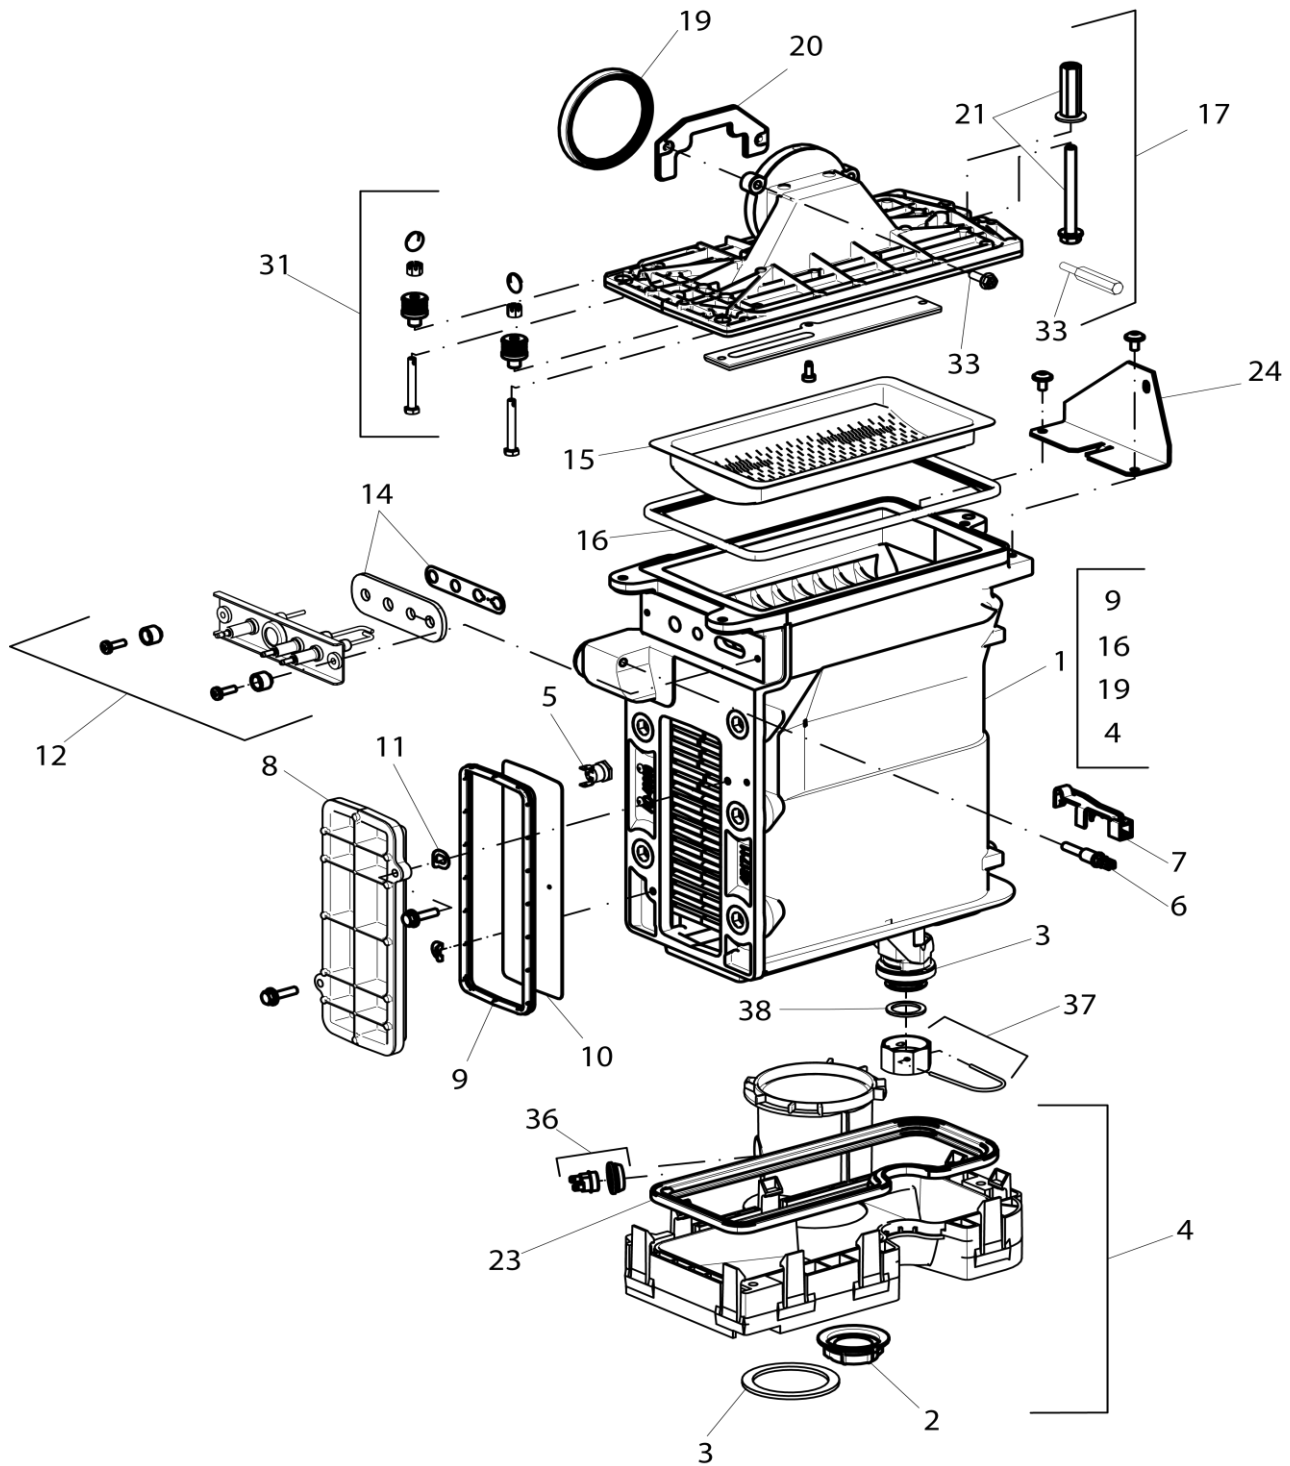

Spare parts list

8718694438.AC

Heat Exchanger

2

GREENSTAR FS
GREENSTAR FS COMBI