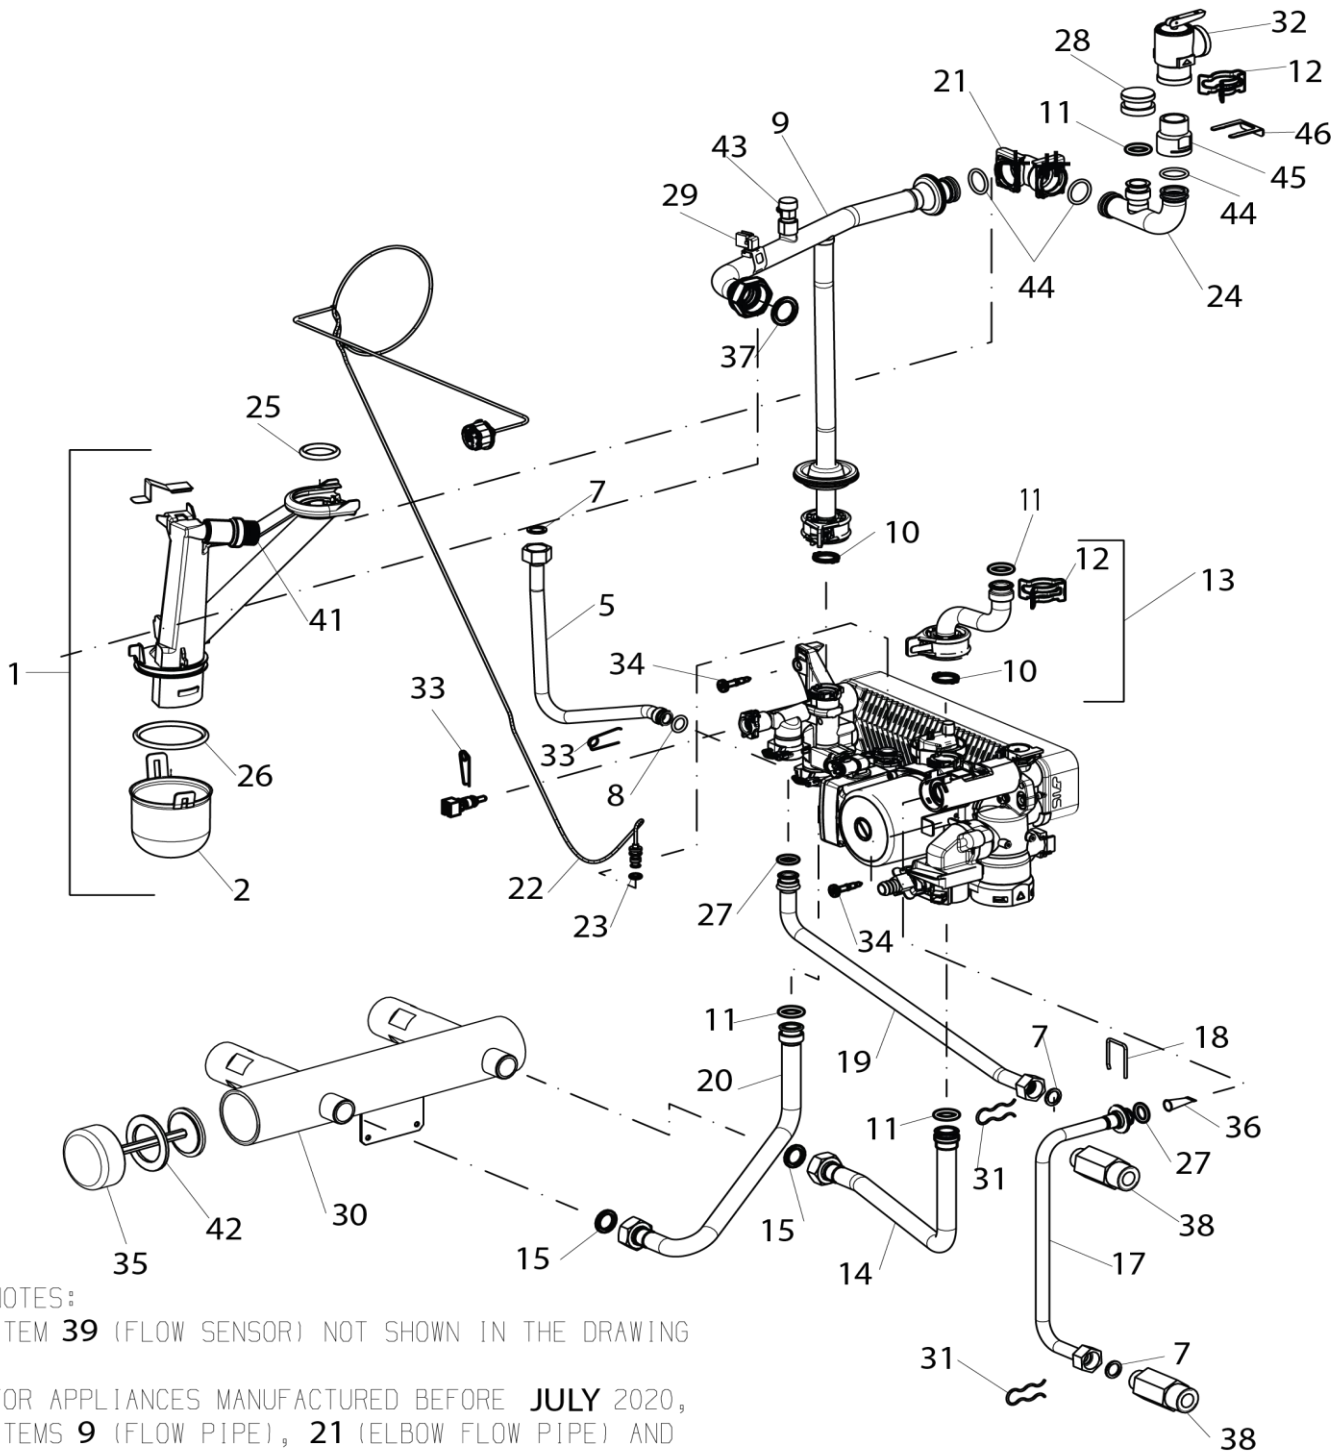

GREENSTAR FS GREENSTAR FS COMBI

9 Additional

8718694497.B

BOSCH

Spare parts list

8718694453

Casing

1

Gas Valve

4

GREENSTAR FS
GREENSTAR FS COMBI

Spare parts list

NOTES:
ITEM 39 (FLOW SENSOR) NOT SHOWN IN THE DRAWING

FOR APPLIANCES MANUFACTURED BEFORE **JULY 2020**,
ITEMS 9 (FLOW PIPE), 21 (ELBOW FLOW PIPE) AND
24 (ASSEMBLY UPPER REAR PIPE) MAY BE REQUIRED TO BE
REPLACED WITH ITEM 47 (CONVERSION KIT).

8718694465.C

Tubes

5
A

GREENSTAR FS
GREENSTAR FS COMBI

Spare parts list

NOTES:

ITEM 37 (FLOW SENSOR) NOT SHOWN IN THE DRAWING

FOR APPLIANCES MANUFACTURED BEFORE JULY 2020,
ITEMS 8 (FLOW PIPE), 33 (ELBOW FLOW PIPE) AND
34 (ASSEMBLY UPPER REAR PIPE) MAY BE REQUIRED TO
BE REPLACED WITH ITEM 46 (CONVERSION KIT).

8718694443.D

Tubes

5
B

GREENSTAR FS
GREENSTAR FS COMBI

Spare parts list

8718694485

Hydraulics

7