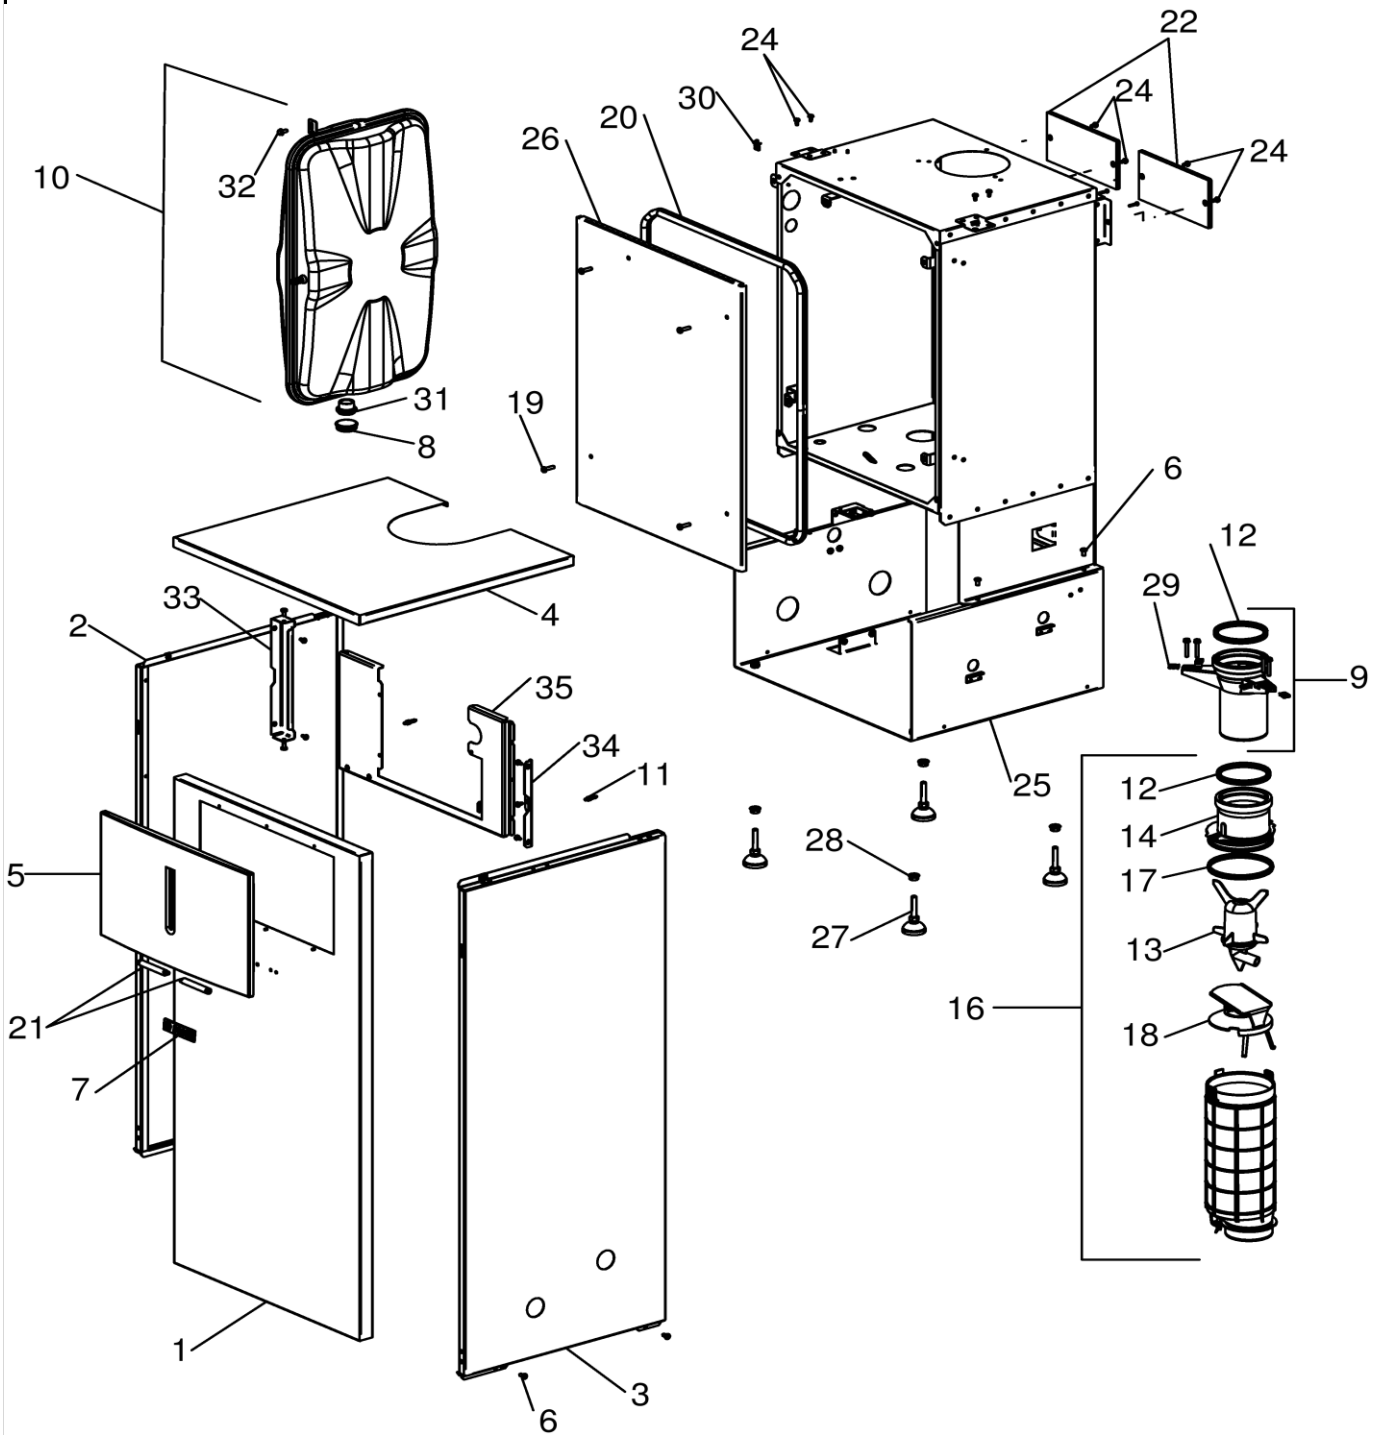

GREENSTAR FS GREENSTAR FS COMBI

9 Additional

8718694497.B

BOSCH

Spare parts list

8718694453

Casing

1

Gas Valve

4

GREENSTAR FS
GREENSTAR FS COMBI

Spare parts list

NOTES:
ITEM 39 (FLOW SENSOR) NOT SHOWN IN THE DRAWING

FOR APPLIANCES MANUFACTURED BEFORE **JULY 2020**,
ITEMS 9 (FLOW PIPE), 21 (ELBOW FLOW PIPE) AND
24 (ASSEMBLY UPPER REAR PIPE) MAY BE REQUIRED TO BE
REPLACED WITH ITEM 47 (CONVERSION KIT).

8718694465.C

Tubes

5
A

GREENSTAR FS
GREENSTAR FS COMBI

Spare parts list

NOTES:

ITEM 37 (FLOW SENSOR) NOT SHOWN IN THE DRAWING

FOR APPLIANCES MANUFACTURED BEFORE JULY 2020,
ITEMS 8 (FLOW PIPE), 33 (ELBOW FLOW PIPE) AND
34 (ASSEMBLY UPPER REAR PIPE) MAY BE REQUIRED TO
BE REPLACED WITH ITEM 46 (CONVERSION KIT).