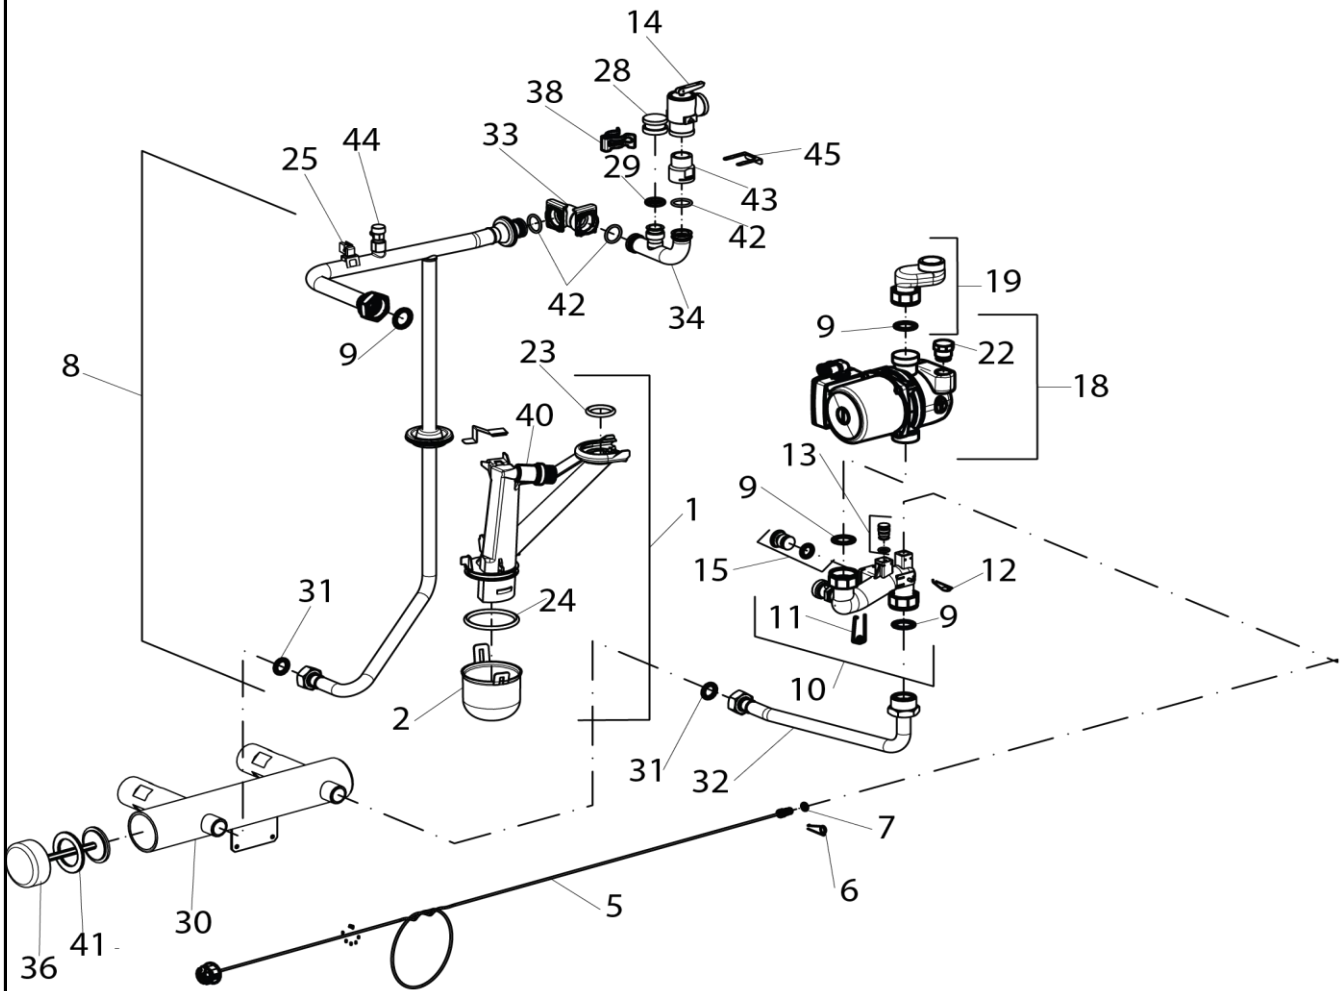

Gas Valve

4

GREENSTAR FS
GREENSTAR FS COMBI

Spare parts list

NOTES:
ITEM 39 (FLOW SENSOR) NOT SHOWN IN THE DRAWING

FOR APPLIANCES MANUFACTURED BEFORE **JULY 2020**,
ITEMS 9 (FLOW PIPE), 21 (ELBOW FLOW PIPE) AND
24 (ASSEMBLY UPPER REAR PIPE) MAY BE REQUIRED TO BE
REPLACED WITH ITEM 47 (CONVERSION KIT).

8718694465.C

Tubes

5
A

GREENSTAR FS
GREENSTAR FS COMBI

Spare parts list

NOTES:

ITEM 37 (FLOW SENSOR) NOT SHOWN IN THE DRAWING

FOR APPLIANCES MANUFACTURED BEFORE JULY 2020,
ITEMS 8 (FLOW PIPE), 33 (ELBOW FLOW PIPE) AND
34 (ASSEMBLY UPPER REAR PIPE) MAY BE REQUIRED TO
BE REPLACED WITH ITEM 46 (CONVERSION KIT).