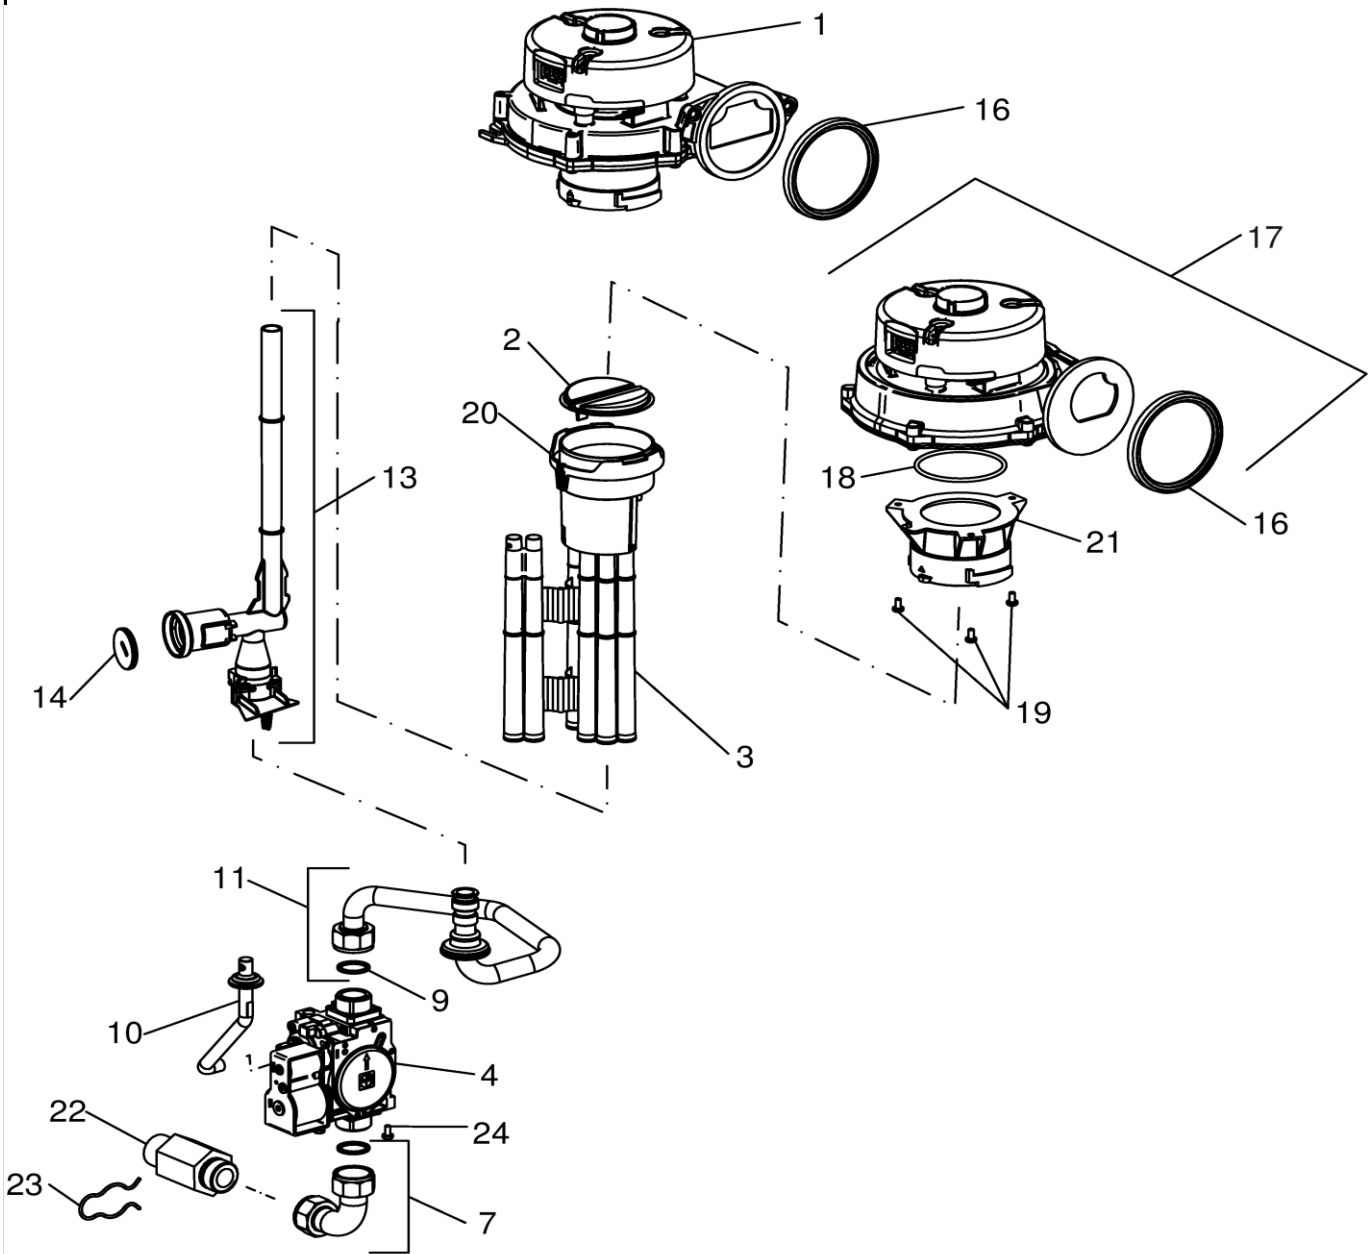

Spare parts list

8718694440

Gas Valve

4

GREENSTAR FS
GREENSTAR FS COMBI