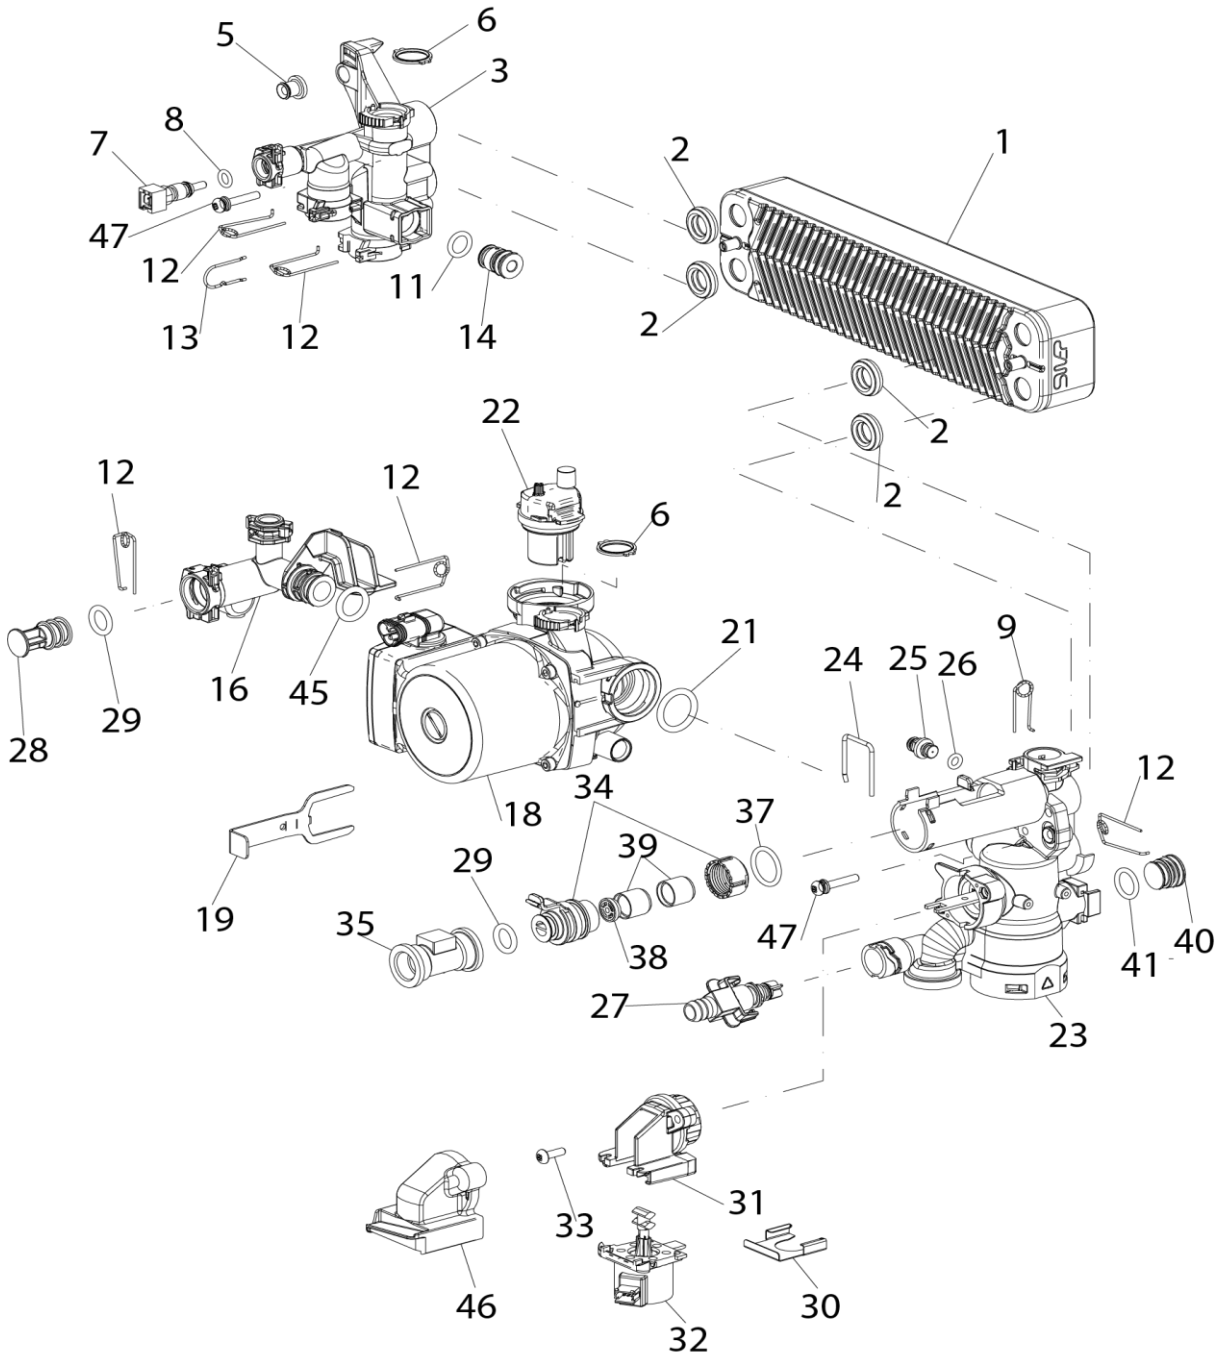

Gas Valve

4

GREENSTAR FS
GREENSTAR FS COMBI

Spare parts list

NOTES:
ITEM 39 (FLOW SENSOR) NOT SHOWN IN THE DRAWING

FOR APPLIANCES MANUFACTURED BEFORE **JULY 2020**,
ITEMS 9 (FLOW PIPE), 21 (ELBOW FLOW PIPE) AND
24 (ASSEMBLY UPPER REAR PIPE) MAY BE REQUIRED TO BE
REPLACED WITH ITEM 47 (CONVERSION KIT).

8718694465.C

Tubes

5
A

GREENSTAR FS
GREENSTAR FS COMBI

Spare parts list

NOTES:

ITEM 37 (FLOW SENSOR) NOT SHOWN IN THE DRAWING

FOR APPLIANCES MANUFACTURED BEFORE JULY 2020,
ITEMS 8 (FLOW PIPE), 33 (ELBOW FLOW PIPE) AND
34 (ASSEMBLY UPPER REAR PIPE) MAY BE REQUIRED TO
BE REPLACED WITH ITEM 46 (CONVERSION KIT).

8718694443.D

Tubes

5
B

GREENSTAR FS
GREENSTAR FS COMBI

Spare parts list

8718694485

Hydraulics

7