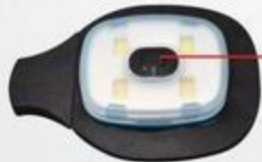

NEW! From Sensible Products

**Rechargeable!
No More Batteries!**

From Sensible Products... LED Winter Hat

- The LED Winter Hat -
Warm and Comfy Knitted Hat With
A Rechargeable 4 LED Headlight!
No batteries to replace!
No extra flashlight needed!

- 4 rechargeable LEDs with 120 lumens of light and a beam distance of more than 30 feet.
- Run time on High is 2 hrs., run time on Low is 4 hrs.
- Easy 1-button operation: **Power on/off**, plus **high and low light modes**.
- Recharge in a standard USB outlet.
- Compact size, light weight.
- Easily remove light to launder hat.
- One size fits most. Available in black.

One Button Operation:

- Power On/Off
- 2 light modes:
 - a) high
 - b) low

Remove and Recharge:

Perfect for Camping,
Hiking, Fishing, Grilling,
Jogging, Dog Walking,
Night Repairs
and Security Work!

Part #LWH-1 LED Winter Hat