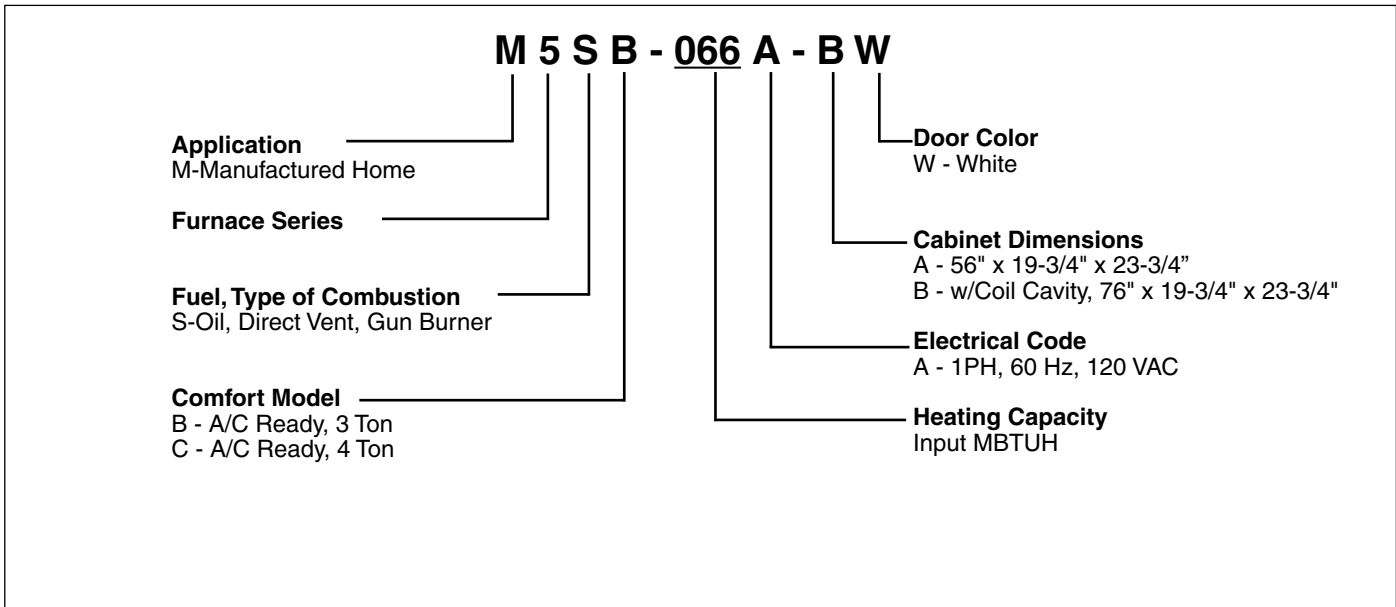

MODEL IDENTIFICATION

SPECIFICATIONS

Furnace Model No	Input MBtu/h	Output MBtu/h	Nozzle	E.S.P. In WC	Burner Model	Comb. Blower	Motor Hp	Motor FLA	A/C Ready Tons	AFUE %	Shipping Weight	
											A Cabinet	B Cabinet
M5SB 066	66	56	.50 Gph, 80°A	0.3	Beckett	x	1/4	6	3	83	151	165
M5SC 066	66	56	.50 Gph, 80°A	0.3	AF-10	x	1/2	7.9	4		152	167
M5SB 086	86	73	.65 Ghp, 80°A	0.3		x	1/4	6	3		158	173
M5SC 086	86	73	.65 Ghp, 80°A	0.3		x	1/2	7.9	4		159	174

Electrical Supply - 120 volts, 60HZ, 1 Ph.
Fuse or Breaker - 15 amps
Temperature Rise - 45° to 75°F
Thermostat Circuit - 24 volts, 60HZ, 30 vac
Normal Anticipator Setting - 0.4