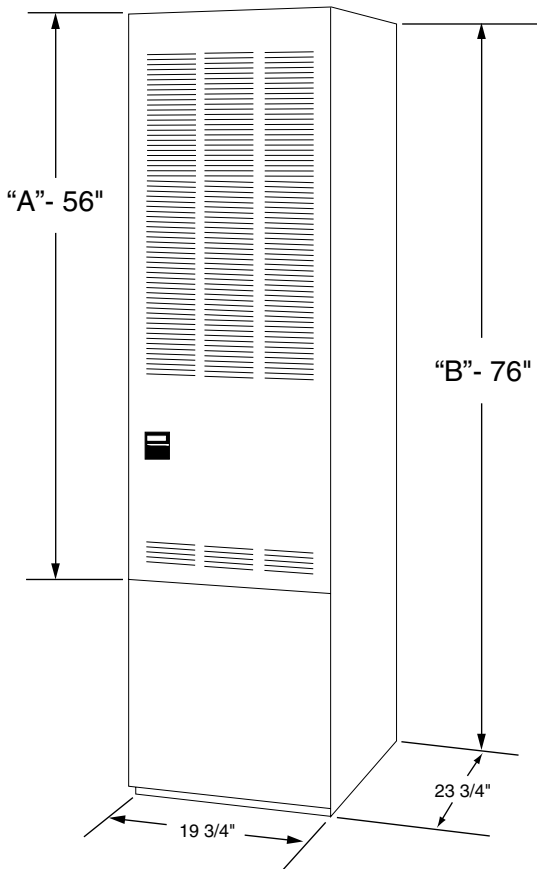

DIMENSIONS

"A" Model without Coil Cabinet
"B" Model with Coil Cabinet

CLEARANCES

ALL MODELS	CLOSET	ALCOVE
Front	6"	18"
Back	0"	0"
Sides	0"	0"
Roof Jack	0"	0"
Top	6"	6"
Top and Sides of Duct	0"	0"
Bottom of Duct		
B Cabinet	0"	0"
A Cabinet (w/coil box)	0"	0"
A Cabinet (w/o coil box)	1/4"	1/4"

BLOWER PERFORMANCE

Model No.	HP/wheel	Speed	ESP (" WC)	CFM WITHOUT COIL				CFM WITH COIL			
				Low	Med-Lo	Med-Hi	High	Low	Med-Lo	Med-Hi	High
M5SB 066 M5SB 086	1/4 HP 10 x 8	3	0.1		740	950	1210		730	930	1140
			0.2		730	940	1190		720	920	1110
			0.3		700	920	1140		690	880	1050
			0.4		670	880	1090		660	840	990
			0.5		640	840	1030		620	790	930
			0.6		610	780	970		580	740	870
M5SC 066 M5SC 086	1/2 HP 11 x 8	4	0.5	810	960	1120	1280	800	940	1070	1160
			0.6	760	920	1080	1220	750	890	1010	1090