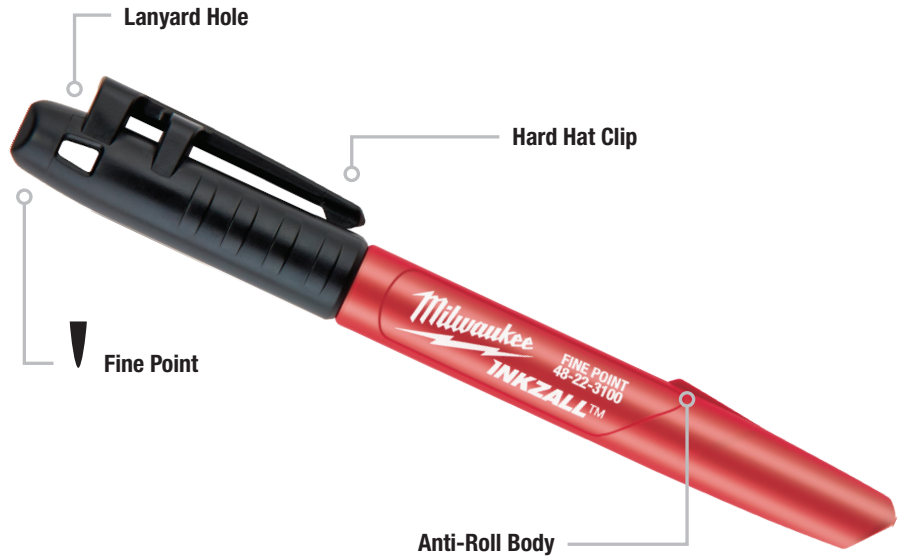

INKZALL™ JOBSITE MARKERS

**WRITES ON
DUST
WET
OILY
SURFACES**

Clog Resistant

Model #	Description
48-22-3150	12 Pc INKZALL™ Ultra Fine Point Black Markers
48-22-3154	4 Pc INKZALL™ Ultra Fine Point Black Markers
48-22-3104	4 Pc INKZALL™ Fine Point Black Marker
48-22-3105	2 Pc INKZALL™ Fine Point Black Markers
48-22-3107	8 Pc INKZALL™ Fine Point Color Marker
48-22-3106	4 Pc INKZALL™ Fine Point Color Marker
48-22-3101	INKZALL™ Stylus and Fine Point Black Marker
48-22-3102	2 Pc INKZALL™ Medium Point Black Marker

INKZALL™ METALLIC MARKERS

Visible On Dark Surfaces

Model #	Description
48-22-3121	2 Pc INKZALL™ Fine Point Silver Metallic Marker
48-22-3122	2 Pc INKZALL™ Fine Point Gold Metallic Marker
48-22-3123	2 Pc INKZALL™ Fine Point Silver/Gold Metallic Marker