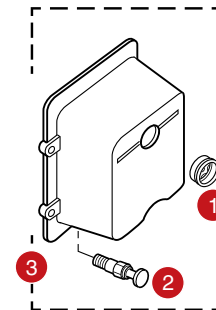

Repair

JB INDUSTRIES

ELIMINATOR® Vacuum Pump Repair DV-3E, DV-4E and DV-6E Series

Repair parts can be ordered from your local JB wholesaler. When ordering, please provide the following information:

- Model number
- Serial number
- Part number and description

Current chrome cover will fit older black
ELIMINATOR models

Black hammertone cover
no longer available

ELIMINATOR SERIES REPAIR PARTS		
REF.NO.	PART NO.	DESCRIPTION
1	PR-1	Sight glass*
2	PR-2	Oil drain valve*
3	PR-10	DV-3E, DV-4E, and DV-6E cover assembly w/sight glass, drain valve and oil fill plug
4	PR-403	DV-3E Cartridge complete w/o-rings and cover seal
	PR-404	DV-4E Cartridge complete w/o-rings and cover seal
	PR-406	DV-6E Cartridge complete w/o-rings and cover seal
5	PR-217	Cover seal
6	PR-3	Shaft seal
7	PR-315	Trap intake o-ring
8	PR-208	1-1/2" Flexible coupler*
	PR-308	7/8" Middle section; used w/PR-208 2-1/2" Flexible coupler*
	PR-6	2-1/4" Flexible coupler*
	PR-77	1-5/8" Middle section; used w/PR-6 flexible coupler*
9	PR-62	Pump base w/rubber feet and screws (4)
10	PR-59	Rubber pump foot (1)
Not Shown	PR-18	Cartridge valve repair kit