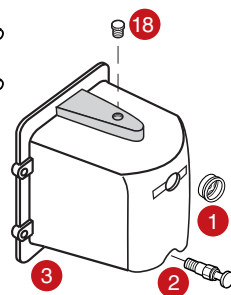

Repair

JB INDUSTRIES

ELIMINATOR® Vacuum Pump Repair DV-3E, DV-4E and DV-6E Series

Repair parts can be ordered from your local JB wholesaler. When ordering, please provide the following information:

- Model number
- Serial number
- Part number and description

Current chrome cover will fit older black
ELIMINATOR models

Black hammertone cover
no longer available

ELIMINATOR SERIES REPAIR PARTS		
REF.NO.	PART NO.	DESCRIPTION
1	PR-1	Sight glass*
2	PR-2	Oil drain valve*
3	PR-10	DV-3E, DV-4E, and DV-6E cover assembly w/sight glass, drain valve and oil fill plug
4	PR-403	DV-3E Cartridge complete w/o-rings and cover seal
	PR-404	DV-4E Cartridge complete w/o-rings and cover seal
	PR-406	DV-6E Cartridge complete w/o-rings and cover seal
5	PR-217	Cover seal
6	PR-3	Shaft seal
7	PR-315	Trap intake o-ring
8	PR-208	1-1/2" Flexible coupler*
	PR-308	7/8" Middle section; used w/PR-208 2-1/2" Flexible coupler*
	PR-6	2-1/4" Flexible coupler*
	PR-77	1-5/8" Middle section; used w/PR-6 flexible coupler*
9	PR-62	Pump base w/rubber feet and screws (4)
10	PR-59	Rubber pump foot (1)
Not Shown	PR-18	Cartridge valve repair kit