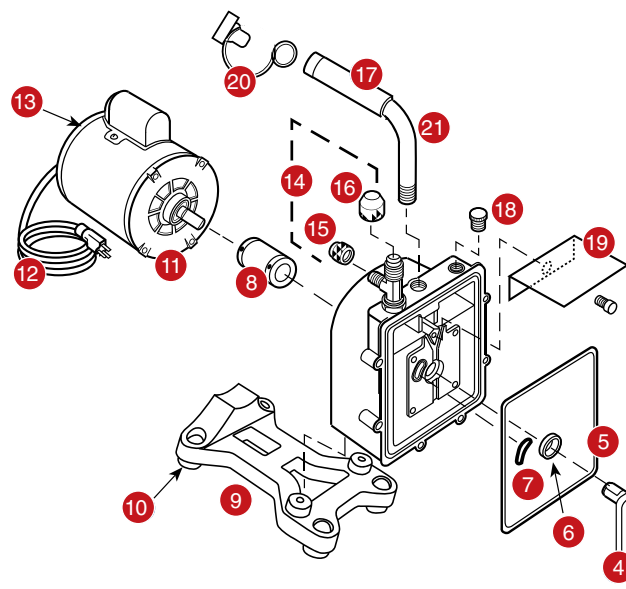

Repair

JB INDUSTRIES

ELIMINATOR® Vacuum Pump Repair DV-3E, DV-4E and DV-6E Series

Repair parts can be ordered from your local JB wholesaler. When ordering, please provide the following information:

- Model number
- Serial number
- Part number and description