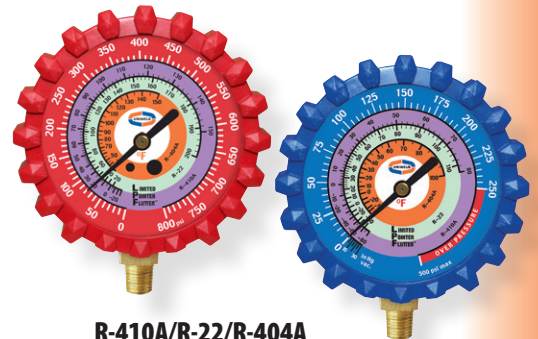

R-410A/R-22/R-404A
Replacement Gauges
G529LD Red, Pressure
G530LD Blue, Compound

Other pressure and temperature scales are available upon request.

Uniweld Products, Inc. Fort Lauderdale, FL 33312 U.S.A. Customer Service: 800.323.2111
info@uniweld.com • www.uniweld.com

HVAC/R Tools