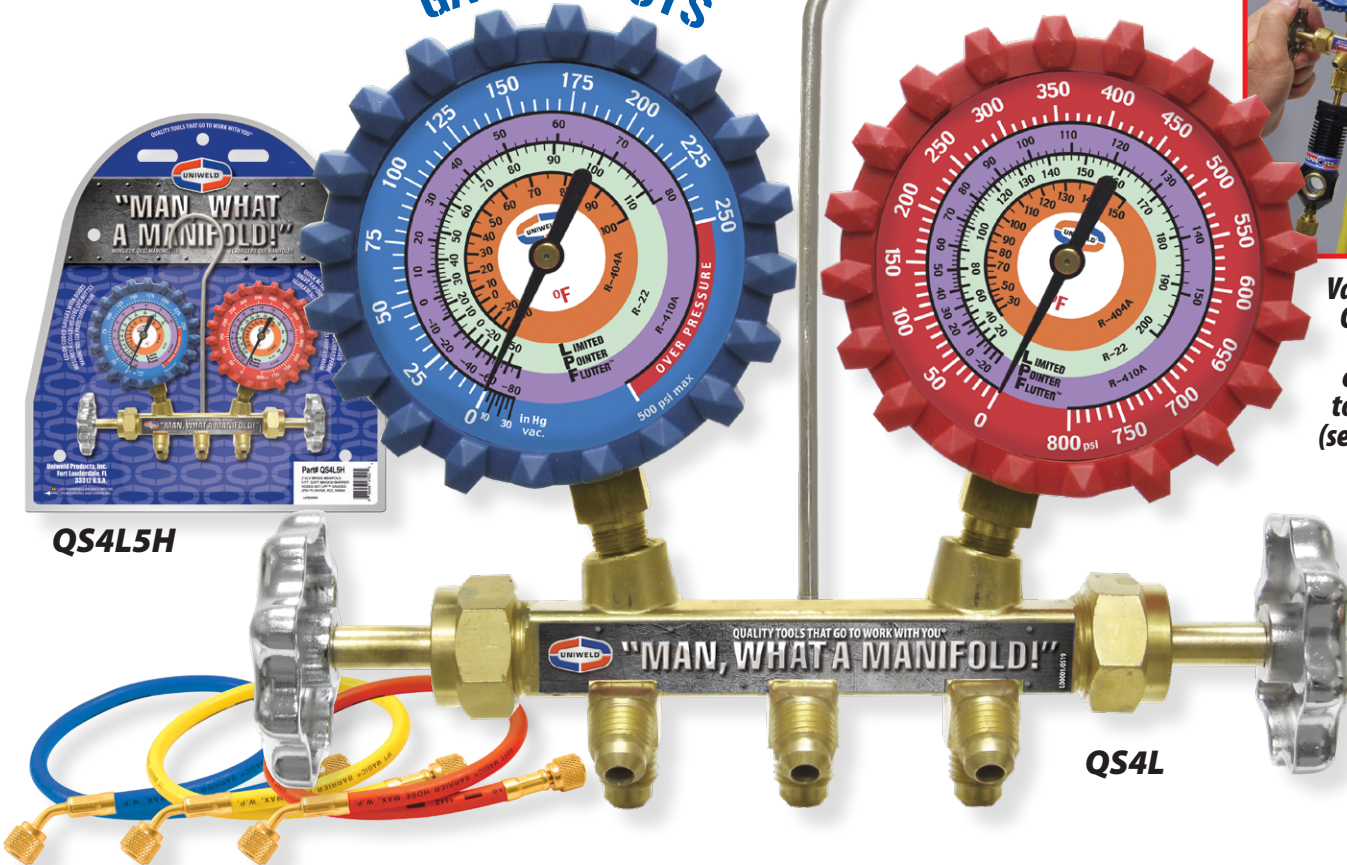

# Man, What a Manifold®

2 1/2" LPF™ Gauges  
R-410A/R-22/R-404A

COLOR CODED  
GAUGE BOOTS

QS4L5H

QS4L

Vapor-Vue®  
Charging  
Device  
connects  
to low side  
(see page 44)

The patented Uniweld forged brass body is manufactured with reseatable Teflon® valve stem packing for durability and leakproof reliability. This user-friendly, accurate, manifold features:

- Limited Pointer Flutter™, easy-to-read 2 1/2" gauges with color coded refrigerant scales and color coded gauge boots
- Metal [not plastic] hand wheels
- Extended valve stems for ample knuckle clearance
- Quick action valve assembly for 1/2 turn fully open or fully closed
- Convenient 45° front hose holders
- High Pressure Soft Magic® Barrier Hoses (available with optional EZ-Turn anti-blowback fittings). Man, What a Manifold!

R-410A/R-22/R-404A  
Replacement Gauges  
G529LD Red, Pressure  
G530LD Blue, Compound

Other pressure and temperature scales are available upon request.

Uniweld Products, Inc. Fort Lauderdale, FL 33312 U.S.A. Customer Service: 800.323.2111  
info@uniweld.com • www.uniweld.com