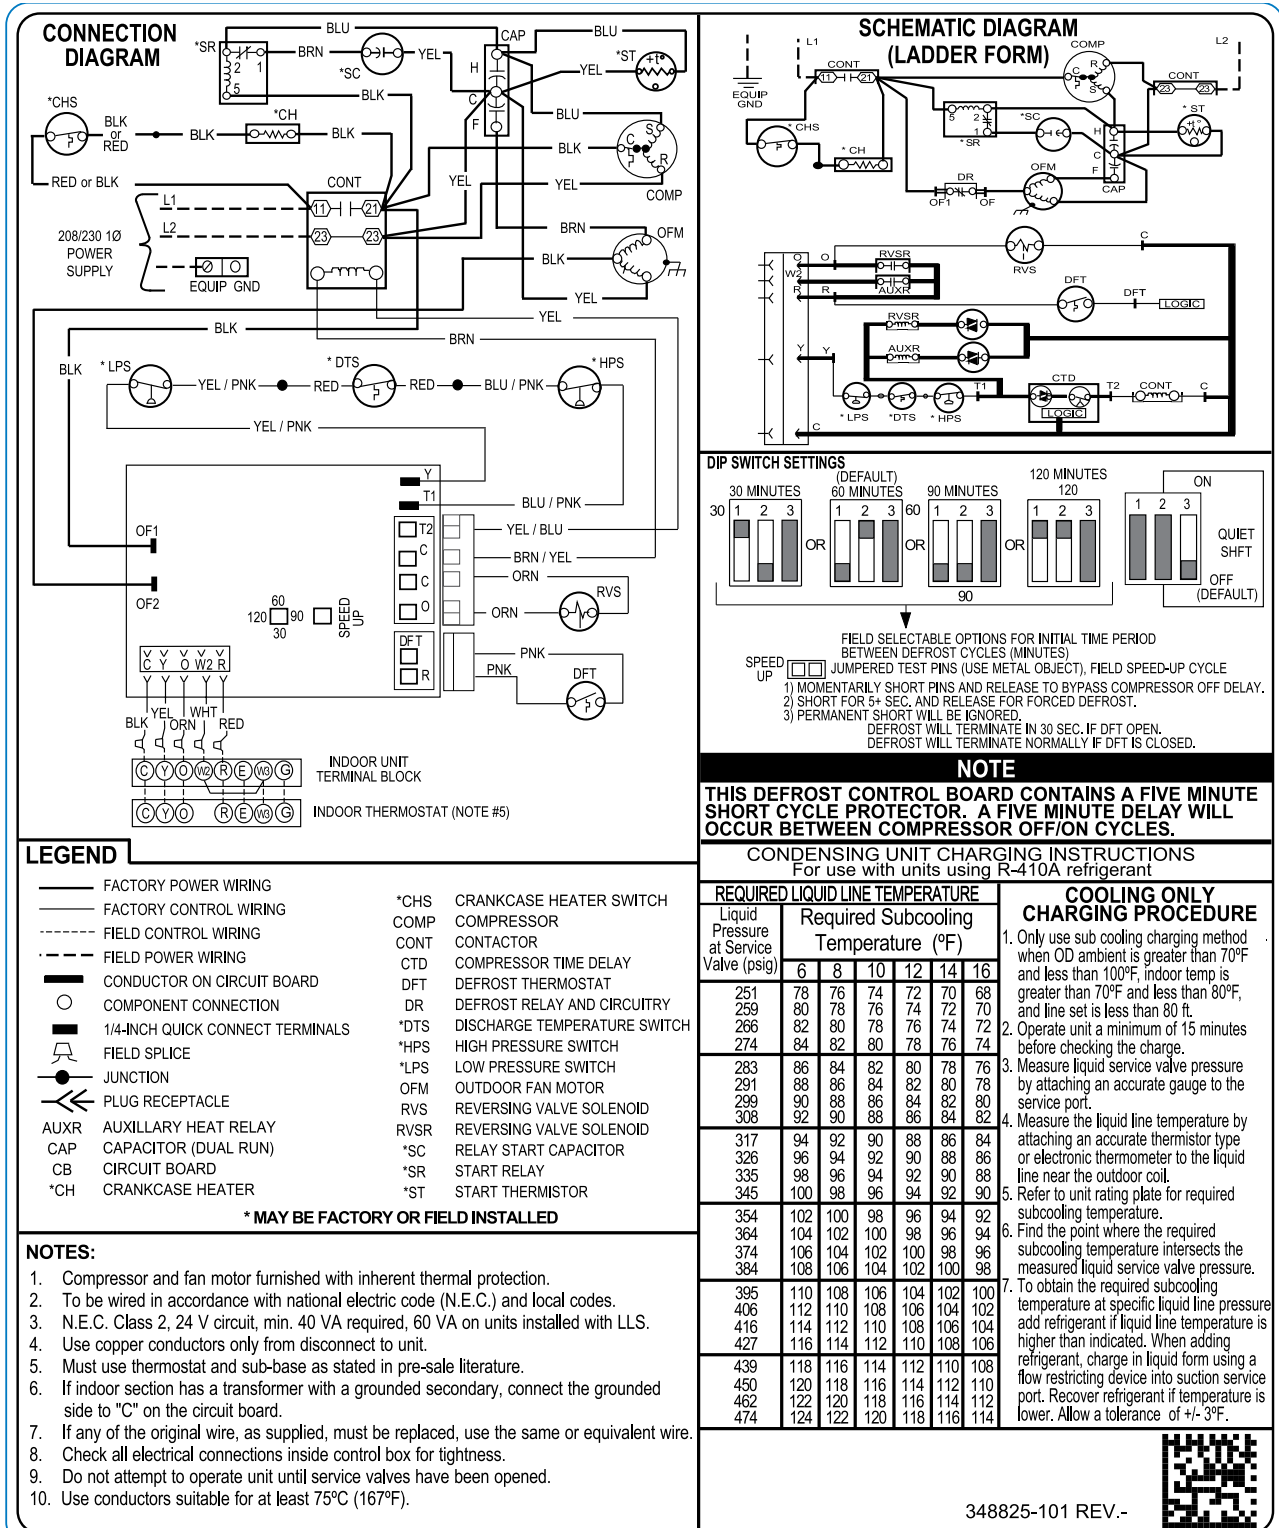

R4H5S Split-System Heat Pump with R-410A Refrigerant 1-1/2 To 5 Tons

Wiring Diagram

Fig. 1 – Sizes 18 - 60