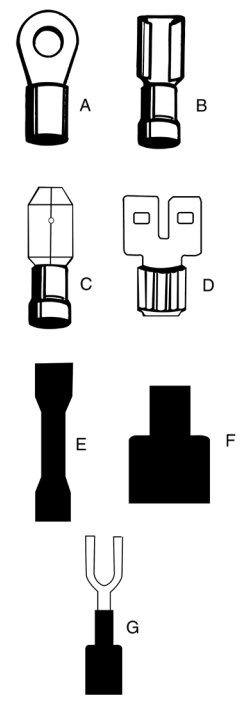

## Solderless Terminals

Choose from a wide variety of quality connectors

**FEATURES:**

- Color coded and fully insulated (where rated) for maximum safety for permanent and vibration resistant applications
- Packaged in convenient heavy plastic packs
- Also available in bulk

	Wire Gauge	Insulated	Tab/Stud Size	Description	Pkg. Qty.	Item#
A	22-16	Yes	#5, 6	Ring tongue	18	T397
A	16-14	Yes	#5, 6	Ring tongue	18	T397-2
A	22-16	Yes	#8	Ring tongue	18	T397-4
A	16-14	Yes	#8	Ring tongue	18	T397-6
A	22-16	Yes	#10	Ring tongue	18	T397-8
A	12-10	Yes	#10	Ring tongue	18	T397-10
A	22-16	Yes	1/4	Ring tongue	14	T397-12
A	16-14	Yes	1/4	Ring tongue	12	T397-16
A	12-10	Yes	1/4	Ring tongue	12	T397-18
B	12-10	Yes	1/4	Female disconnect	18	T397-47
B	18-14	Yes	1/4	Angle female disconnect	18	T397-49
B	22-16	Yes	1/4	Female disconnect	18	T397-52
B	16-14	Yes	1/4	Female disconnect	18	T397-56
B	22-16	Yes	3/16	Female disconnect	18	T397-58
C	22-16	Yes	1/4	Male disconnect	18	T397-50
C	16-14	Yes	1/4	Male disconnect	18	T397-54
D	---	No	1/4	Double male, single female	10	T397-59
E	22-16	Yes	---	Splice connectors	10	T397-61
E	16-14	Yes	---	Splice connectors	10	T397-63
E	12-10	Yes	---	Splice connectors	8	T397-65
F	22-16	Yes	---	Closed end connector	18	T397-81
F	16-14	Yes	---	Closed end connector	18	T397-83
F	12-10	Yes	---	Closed end connector	14	T397-85
G	22-16	Yes	#5, 6	Fork terminal	18	T397-87
G	22-16	Yes	#8	Fork terminal	18	T397-88
G	16-14	Yes	#10	Fork terminal	18	T397-89